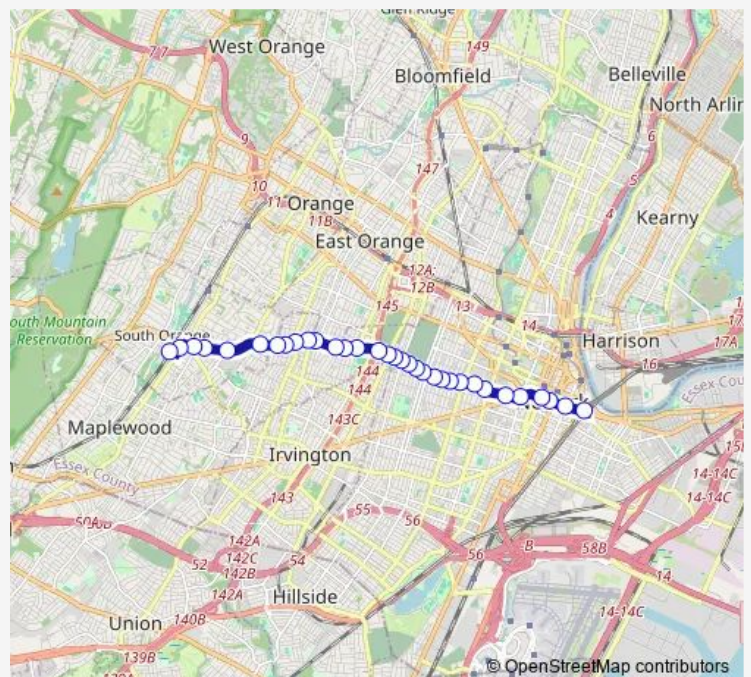

SOUTH ORANGE AVE AT SOUTH 9TH ST

SOUTH ORANGE AVE AT SOUTH 12TH ST

SOUTH ORANGE AVE AT SOUTH 14TH ST

SOUTH ORANGE AVE AT SOUTH 16TH ST

SOUTH ORANGE AVE AT SOUTH 18TH ST

SOUTH ORANGE AVE AT SOUTH 20TH ST

SOUTH ORANGE AVENUE AT GROVE STREET

SOUTH ORANGE AVE AT SPEEDWAY AVE

SOUTH ORANGE AVE AT NORTH MUNN AVE

SOUTH ORANGE AVE AT VERMONT AVE

Route schedule

Market ST BUS Lane AT Raymond Plaza W — Sloan ST AT 2ND St

Monday	05:00-02:10 ⁺¹
Tuesday	05:00-02:10 ⁺¹
Wednesday	05:00-02:10 ⁺¹
Thursday	05:00-02:10 ⁺¹
Friday	05:00-02:10 ⁺¹
Saturday	05:00-01:20 ⁺¹
Sunday	05:10-01:55 ⁺¹

Route info

Direction: Market ST BUS Lane AT Raymond Plaza W

Stops: 33

Trip Duration: 0 hour 24 min

SOUTH ORANGE AVE AT ARSDALE TER

SOUTH ORANGE AVE AT SOUTH CLINTON ST

SOUTH ORANGE AVE AT HALSTEAD ST

SOUTH ORANGE AVE AT SANDFORD AVE

Direction

Sloan ST AT 2ND St — Eastbound Market ST Under Bridge

34 stops

[Open route schedule](#)

Sloan ST AT 2ND St

Valley ST AT 1ST St

SOUTH ORANGE AVE AT COTTAGE ST

SOUTH ORANGE AVE 250' E OF WARD ST