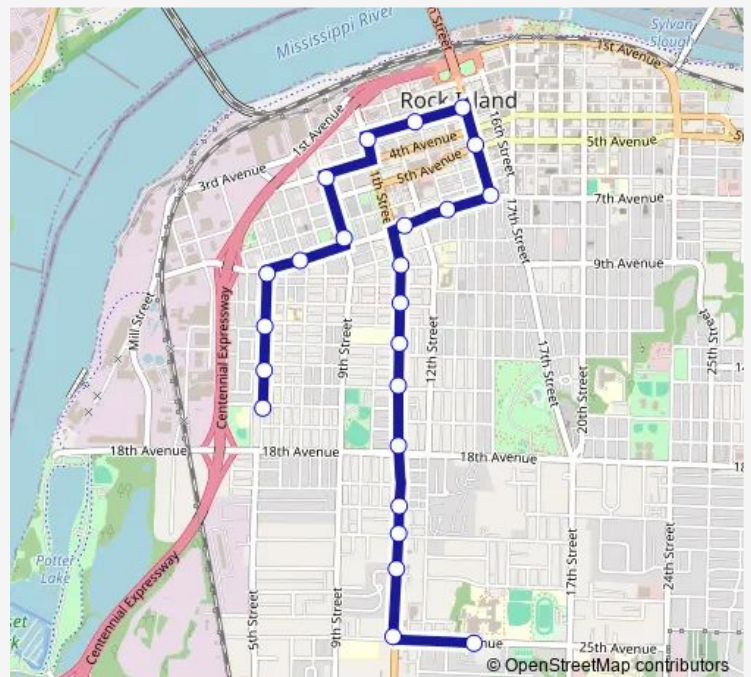

11 St & 21 Ave Shelter

Route schedule

5 St & 16 Ave Shelter — Rihs

Monday 07:00

Tuesday 07:00

Wednesday 07:00

Thursday 07:00

Friday 07:00

Saturday —

Sunday —

Route info

Direction: 5 St & 16 Ave Shelter

Stops: 24

Trip Duration: 0 hour 20 min

11 St & 23 Ave

11 St & 25 Ave

Rihs

Direction

District — Washington Jr. High

23 stops

[Open route schedule](#)

District

Fort Armstrong

20 St & 4 Ave

Stops: 13

Trip Duration: 0 hour 11 min

Direction

Rihs — District

19 stops

[Open route schedule](#)

Rihs

17 St & 25 Ave Shelter