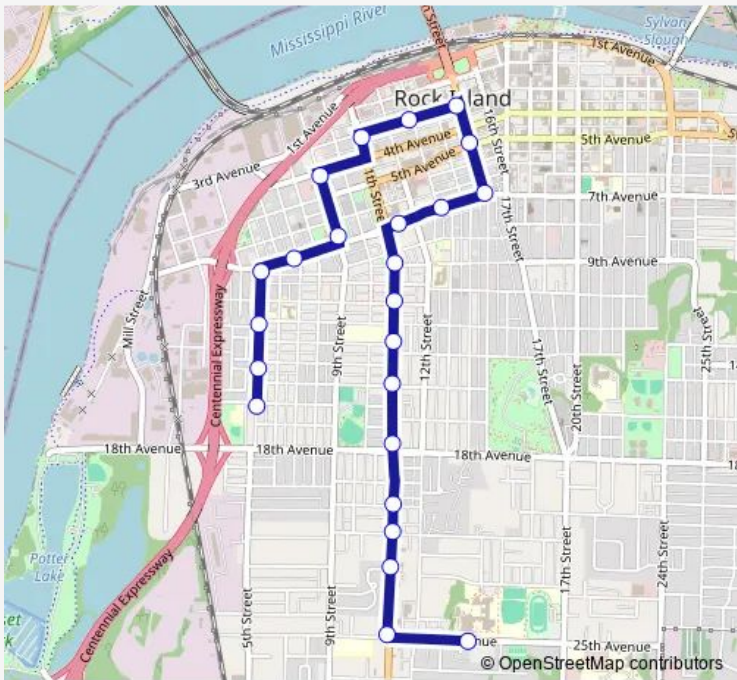

Direction
 5 St & 16 Ave Shelter — Rihs
 24 stops
[Open route schedule](#)

- 5 St & 16 Ave Shelter
- 5 St & 14 Ave
- 5 St & 12 Ave Shelter
- 5 St & 7 Ave
- 7 St & 7 Ave
- MLK Center Shelter
- 9 St & 4 Ave
- 11 St & 3 Ave
- 13 St & 3 Ave
- 15 St & 3 Ave
- 15 St & 5 Ave
- 15 St & 7 Ave
- 13 St & 7 Ave
- 11 St & 7 Ave_01
- 11 St & 9 Ave
- 11 St & 11 Ave
- 11 St & 13 Ave
- 11 St & 15 Ave
- 11 St & 18 Ave
- 11 St & 20 Ave
- 11 St & 21 Ave Shelter

Route schedule
 5 St & 16 Ave Shelter — Rihs

Monday	07:00
Tuesday	07:00
Wednesday	07:00
Thursday	07:00
Friday	07:00
Saturday	—
Sunday	—

Route info
 Direction: 5 St & 16 Ave Shelter
 Stops: 24
 Trip Duration: 0 hour 20 min

11 St & 23 Ave

11 St & 25 Ave

Rihs

Direction

District — Washington Jr. High

23 stops

[Open route schedule](#)

District

Friday 07:20

Saturday —

Sunday —

Route info

Direction: Rihs

Stops: 19

Trip Duration: 0 hour 14 min

31 Bus time schedules and route maps are available in an offline PDF at busmaps.com. Use the busmaps.com website to see live bus times, train schedule or subway schedule, and step-by-step directions for all public transit in Rock Island