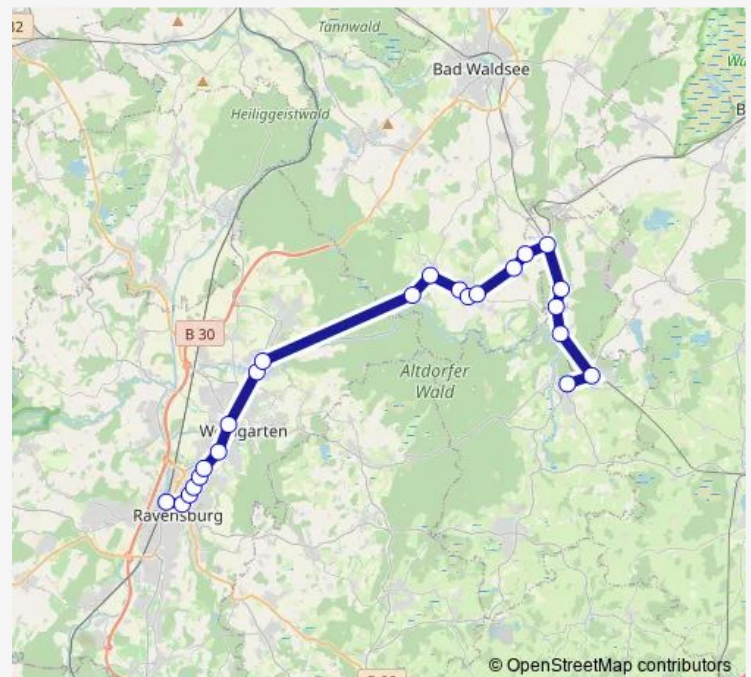

### Route schedule

Wolfegg, Hofgarten — Ravensburg, Bahnhof

Monday 05:30-19:30

Tuesday 05:30-19:30

Wednesday 05:30-19:30

Thursday 05:30-19:30

Friday 05:30-19:30

Saturday 07:00-19:00

### Route info

Direction: Wolfegg, Hofgarten

Stops: 23

Trip Duration: 0 hour 43 min

Ravensburg, Frauentor

Ravensburg, Bahnhof

## Route info

Direction: Wolfegg, Hofgarten

Stops: 23

Trip Duration: 0 hour 48 min