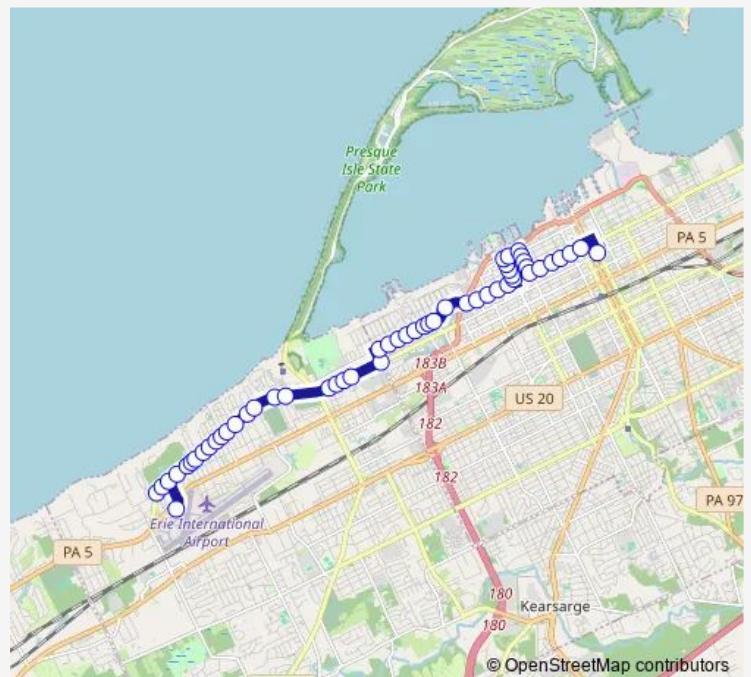

[Go to website](#)

Direction
 E 10th St at French — Erie Intl Airport
 59 stops
[Open route schedule](#)

- E 10th St at French
- Peach at Avalon
- Peach St at W 7th St
- W.6th & Sassafrass
- W. 6th & Myrtle
- W. 6th & Chestnut
- W. 6th & Walnut
- W. 6th & Cherry
- Cherry & W. 5th
- Cherry & W. 4th
- Cherry & W. 3rd
- Cherry & Grove
- Cherry & W. 2nd
- W. 2nd & Poplar
- W. 2nd & Liberty
- Liberty & W. 3rd
- Liberty & W. 4th
- W 5th St at Liberty St
- Liberty St at N Park Ave
- W 6th St at Plum St
- W 6th St at Cascade St

Route schedule

E 10th St at French — Erie Intl Airport

Monday	05:45-19:45
Tuesday	05:45-19:45
Wednesday	05:45-19:45
Thursday	05:45-19:45
Friday	05:45-19:45
Saturday	06:02-17:50
Sunday	—

Route info

Direction: E 10th St at French
 Stops: 59
 Trip Duration: 0 hour 34 min

W 6th St at Raspberry St

W 6th St at Cranberry St

W 6th St opp Washington Pl

W 6th St at Top Rd

W 6th St at Monoca

W 6th St at Frontier

W 6th St at Cherokee

W 6th St at Seminole

W 6th St at Lincoln Ave

W 6th St at Kahkwa

W 6th St at Delaware Ave

W 6th St at Maryland Ave

W 6th St at Beverly

W 6th St at Colorado

W 6th St at Pittsburgh Ave

Pittsburgh Ave at W 8th St