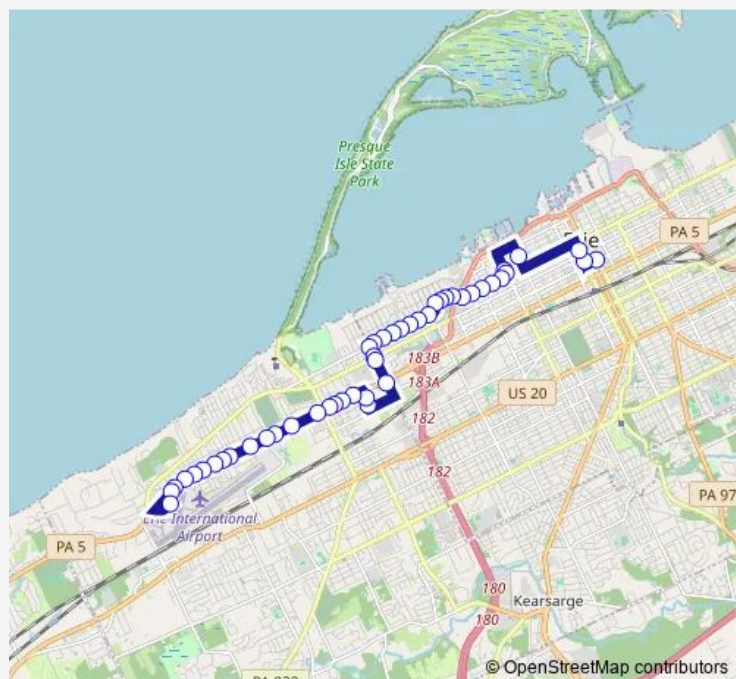

W Lake Rd at Beaumont Ave

W Lake Rd at Potomac Ave

W Lake Rd at Clifton

W Lake Rd at Marshall

W Lake Rd at Oregon Ave

W Lake Rd at Wyoming Ave

W 8th St at Filmore Ave

W 8th St at Lowell Ave

W 8th St at Campbell Ave

Route schedule

Erie Intl Airport — French St at Parking Garage

Monday	—
Tuesday	—
Wednesday	—
Thursday	—
Friday	—
Saturday	06:32-21:38
Sunday	—

Route info

Direction: Erie Intl Airport

Stops: 45

Trip Duration: 0 hour 29 min

W 8th St at Douglas

W 8th at Erie Plaza

Pittsburgh Ave at W 8th St

W 6th St at Colorado Dr

W 6th St at Beverly Dr

W 6th St at Maryland Ave

W 6th St at Delaware Ave

W 6th St at Kahkwa Blvd

W 6th St at Lincoln Ave

W 6th St at Mohawk Dr

W 6th St at Seminole Dr

Frontier Park (Bus Shelter)

W 6th St at Washington Pl

W 6th St at Cranberry St