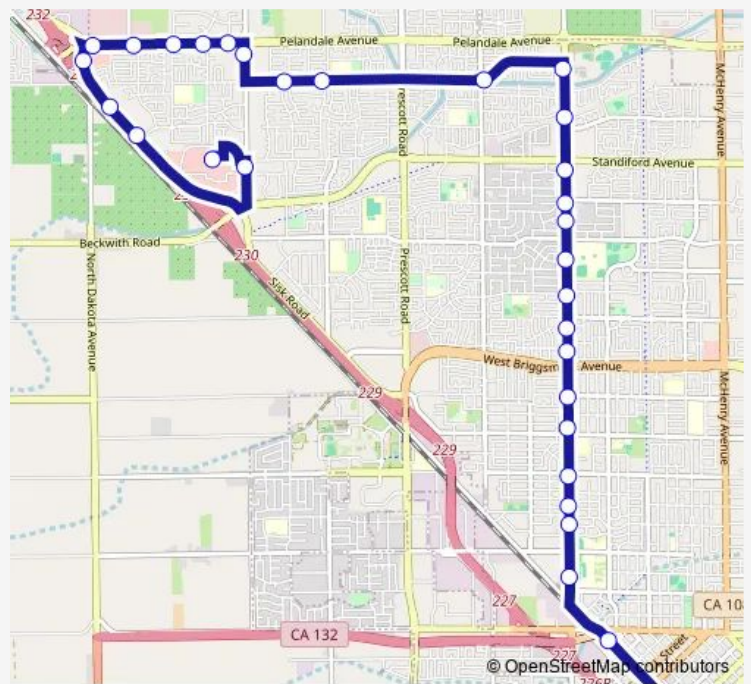

### Route schedule

Bay D - Modesto Transit Center - exit on — Mall Back Entrance

Monday	06:15-20:45
Tuesday	06:15-20:45
Wednesday	06:15-20:45
Thursday	06:15-20:45
Friday	06:15-20:45
Saturday	07:45-19:15
Sunday	08:15-17:15

### Route info

Direction: Bay D - Modesto Transit Center - exit on

Stops: 29

Trip Duration: 0 hour 38 min

31 — Route 31

Snyder Ave & Eastport Dr

Snyder Ave & Black Mountain Way

Dale Rd & Pelandale Ave

## Direction

Mall Back Entrance — Bay D - Modesto Transit Center - exit on

31 stops

[Open route schedule](#)

Mall Back Entrance

Dale Rd & Veneman Ave

Sisk Rd & Vintage Dr

Sisk Rd & Target Center

## Route info

Direction: Mall Back Entrance

Stops: 31

Trip Duration: 0 hour 37 min

Tully Rd & Orangeburg Ave

Tully Rd & Roseburg Ave

Tully Rd & Fordham Ave

Tully Rd & Princeton Ave