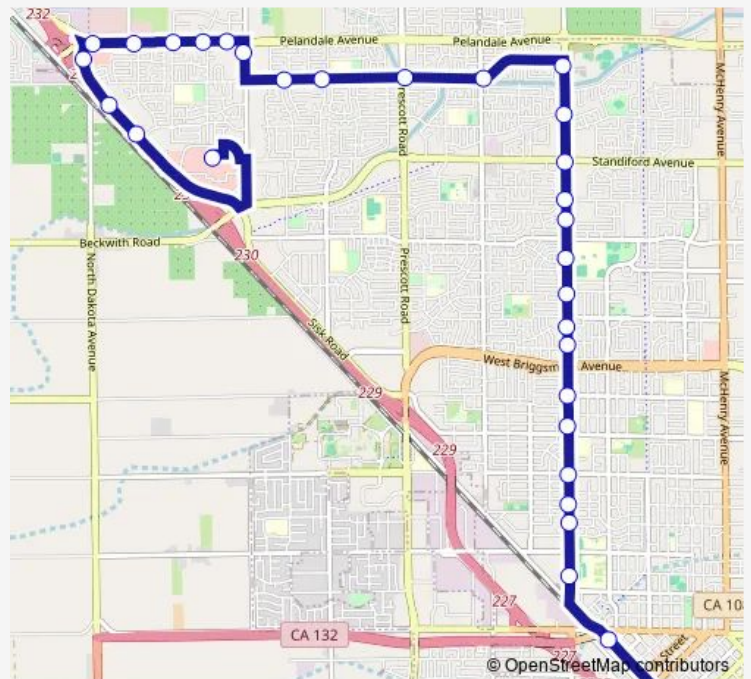

Bus 31 Route 31

[Go to website](#)

Direction
 Mall Back Entrance — Modesto Transit Center
 31 stops
[Open route schedule](#)

- Mall Back Entrance
- Sisk Rd & Vintage Dr
- Sisk Rd & Target Center
- Sisk Rd & Pelandale Ave
- Pelandale Ave & Sisk Rd
- Pelandale Ave & Gagos Dr
- Pelandale Ave & Blue Bird Dr
- Pelandale Ave & Honey Creek Rd
- Pelandale Ave & Dale Rd
- Dale Rd & Pelandale Ave
- Snyder Ave & Viader Dr
- Snyder Ave & Marsala Wy
- Snyder Ave & Prescott Rd
- Snyder Ave & Carver Rd
- Tully Rd & Pelandale Ave
- Tully Rd between Clevenger & Union
- Tully Rd & Standiford Ave
- Tully Rd & Woodrow Ave
- Tully Rd & Morada Dr
- Tully Rd & Levon Ave
- Tully Rd & Mt Vernon Dr

Route schedule

Mall Back Entrance — Modesto Transit Center

Monday	06:30-21:30
Tuesday	06:30-21:30
Wednesday	06:30-21:30
Thursday	06:30-21:30
Friday	06:30-21:30
Saturday	08:30-20:00
Sunday	09:00-18:00

Route info

Direction: Mall Back Entrance
 Stops: 31
 Trip Duration: 0 hour 37 min

31 — Route 31

Tully Rd & Bowen Ave

Tully Rd & Ronald Ave

Tully Rd & Granger Ave

Tully Rd & Orangeburg Ave

Tully Rd & Roseburg Ave

Tully Rd & Fordham Ave

Tully Rd & Princeton Ave

MJC East - Tully btw Coldwell & Stoddard

9th St & O St

Modesto Transit Center

Direction

Modesto Transit Center — Mall Back Entrance

28 stops

[Open route schedule](#)