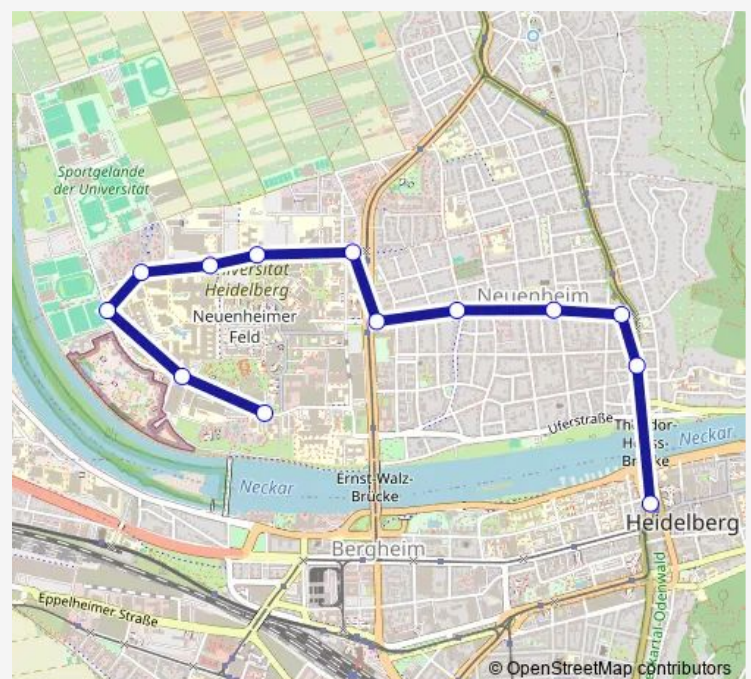

Jugendherberge

Studentenwohnheim

Kopfkllinik

Pädagogische Hochschule

Technologiepark

Bunsengymnasium

Wielandtstraße

Mönchhofschule

Lutherstraße

Brückenstraße

Bismarckplatz

Route schedule

Campus Im Neuenheimer Feld — Bismarckplatz

Monday	05:51-06:51
Tuesday	05:51-06:51
Wednesday	05:51-06:51
Thursday	05:51-06:51
Friday	05:51-06:51
Saturday	—
Sunday	24:21 ⁺¹

Route info

Direction: Campus Im Neuenheimer Feld

Stops: 13

Trip Duration: 0 hour 21 min

Direction

Campus Im Neuenheimer Feld — Bismarckplatz

13 stops

[Open route schedule](#)

Route info

Direction: Campus Im Neuenheimer Feld

Stops: 13

Trip Duration: 0 hour 16 min

31 Bus time schedules and route maps are available in an offline PDF at busmaps.com. Use the busmaps.com website to see live bus times, train schedule or subway schedule, and step-by-step directions for all public transit in Heidelberg