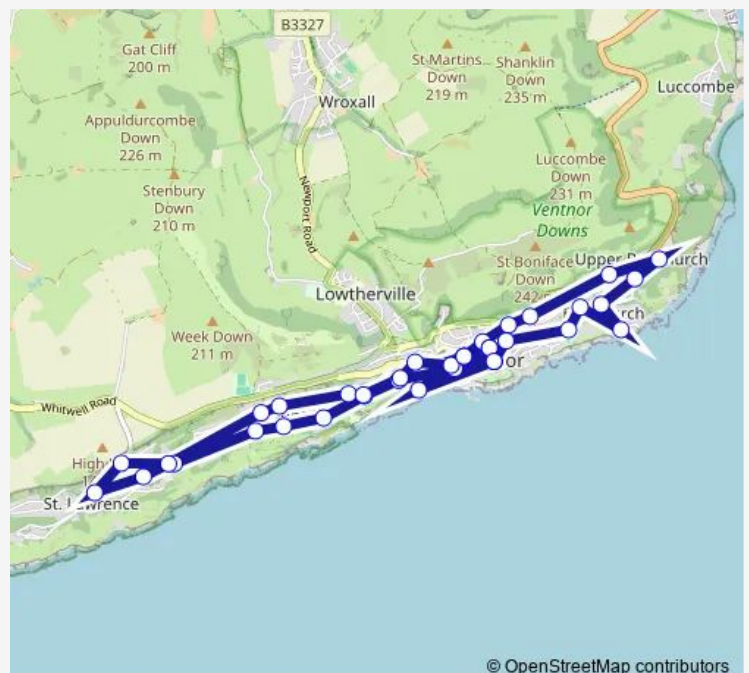

### Route schedule

Boots — Bonchurch Shute

Monday	—
Tuesday	13:45
Wednesday	—
Thursday	—
Friday	13:45
Saturday	13:45
Sunday	—

### Route info

Direction: Boots

Stops: 7

Trip Duration: 0 hour 9 min

© OpenStreetMap contributors