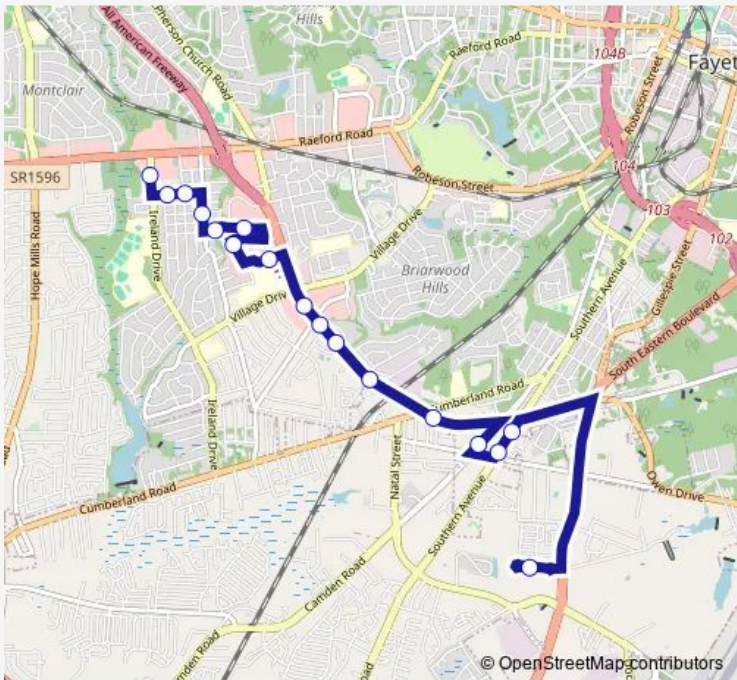

[Go to website](#)

Direction
Ireland Dr/David St — Walmart Gillespie / Ash Dr
17 stops
[Open route schedule](#)

- Ireland Dr/David St
- David St/Hicks Ave
- David St/Faison Ave
- Not in use
- Cape Center Dr/Roxie Ave
- 3613 Cape Center Dr
- Walter Reed Rd/Sandhurstdr
- Melrose Rd/Beaumont Rd
- Bordeaux Shopping Center
- Owen Dr/Nato Rd
- Owen Dr/Phillies Cir
- Owen Dr/Poinciana Dr
- Owen Dr/Cope St
- Camden Rd/Wake St
- W Mountain Dr/Southern Ave
- Southern Av/Ladley St
- Walmart Gillespie / Ash Dr

Route schedule
Ireland Dr/David St — Walmart Gillespie / Ash Dr

Monday	07:24-18:24
Tuesday	07:24-18:24
Wednesday	07:24-18:24
Thursday	07:24-18:24
Friday	07:24-18:24
Saturday	08:24-18:24
Sunday	—

Route info
Direction: Ireland Dr/David St
Stops: 17
Trip Duration: 0 hour 25 min

Advance Auto Raeford Rd

Ireland Dr/David St

Route schedule

Walmart Gillespie / Ash Dr — Ireland Dr/David St

Monday 07:49-17:49

Tuesday 07:49-17:49

Wednesday 07:49-17:49

Thursday 07:49-17:49

Friday 07:49-17:49

Saturday 08:49-17:49

Sunday —

Route info

Direction: Walmart Gillespie / Ash Dr

Stops: 22

Trip Duration: 0 hour 35 min

31 Bus time schedules and route maps are available in an offline PDF at busmaps.com. Use the busmaps.com website to see live bus times, train schedule or subway schedule, and step-by-step directions for all public transit in