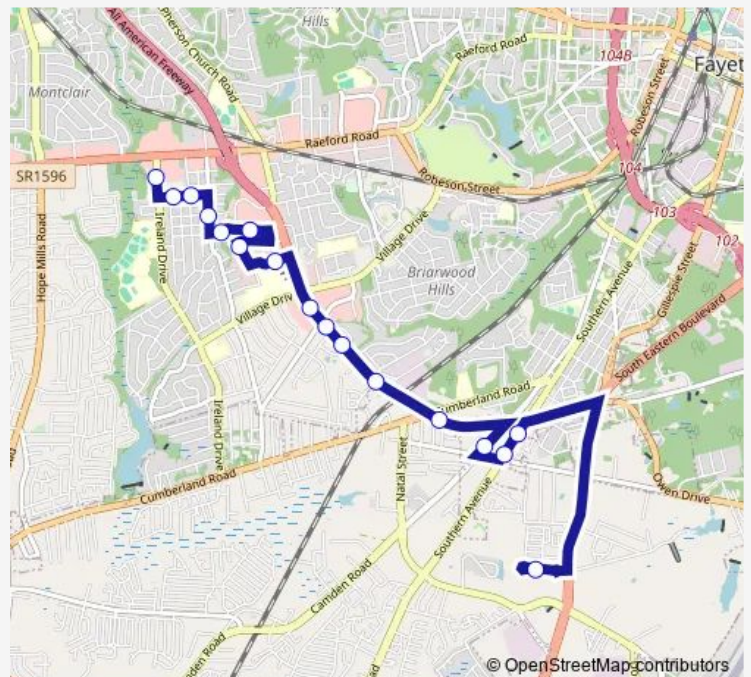

Owen Dr/Phillies Cir

Owen Dr/Poinciana Dr

Owen Dr/Cope St

Camden Rd/Wake St

W Mountain Dr/Southern Ave

Southern Av/Ladley St

Walmart Gillespie / Ash Dr

Route schedule

Ireland Dr/David St — Walmart Gillespie / Ash Dr

Monday 07:24-18:24

Tuesday 07:24-18:24

Wednesday 07:24-18:24

Thursday 07:24-18:24

Friday 07:24-18:24

Saturday 08:24-18:24

Sunday —

Route info

Direction: Ireland Dr/David St

Stops: 17

Trip Duration: 0 hour 25 min

Direction

Walmart Gillespie / Ash Dr — Ireland Dr/David St

22 stops

[Open route schedule](#)

Walter Reed/Sandhurst Dr

3616 Cape Center Dr

Cape Center Dr/Roxie Ave

David St/Faison Ave

Advance Auto Raeford Rd

Ireland Dr/David St

Route schedule

Walmart Gillespie / Ash Dr — Ireland Dr/David St