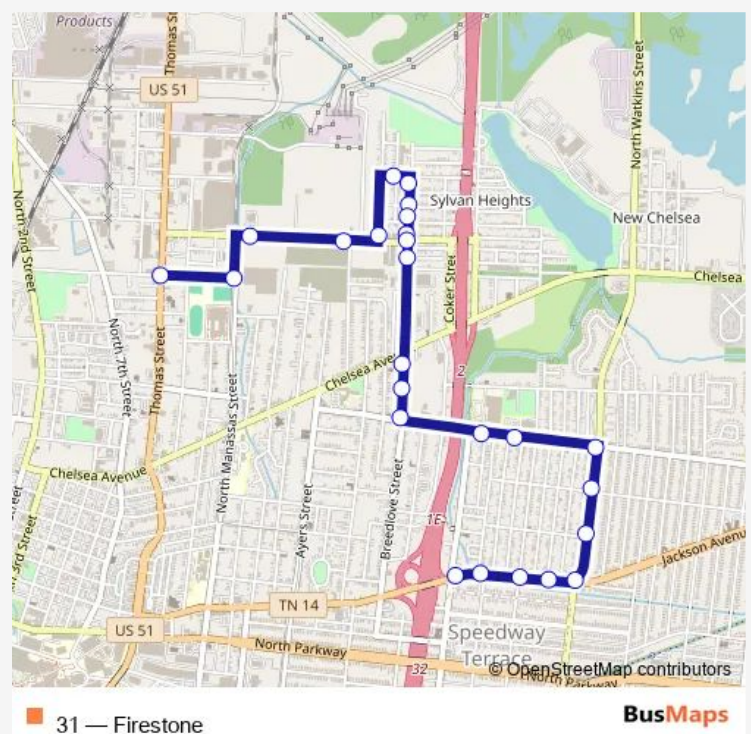

Watkins @ Jackson

Route schedule

Marble Ave@Thomas St — Jackson Ave@N Bellevue Blvd

Monday 06:05-17:15

Tuesday 06:05-17:15

Wednesday 06:05-17:15

Thursday 06:05-17:15

Friday 06:05-17:15

Saturday —

Sunday —

Route info

Direction: Marble Ave@Thomas St

Stops: 25

Trip Duration: 0 hour 16 min

Jackson Ave@Speed St

Jackson Ave@Claybrook

Jackson Ave@Montgomery

Jackson Ave@N Bellevue Blvd

Direction

Jackson Ave@N Bellevue Blvd — Marble Ave@Thomas St

16 stops

[Open route schedule](#)

Jackson Ave@N Bellevue Blvd

Bellevue@Keel

Monday 06:24-17:34

Tuesday 06:24-17:34

Wednesday 06:24-17:34

Thursday 06:24-17:34

Friday 06:24-17:34

Saturday —

Sunday —

Route info