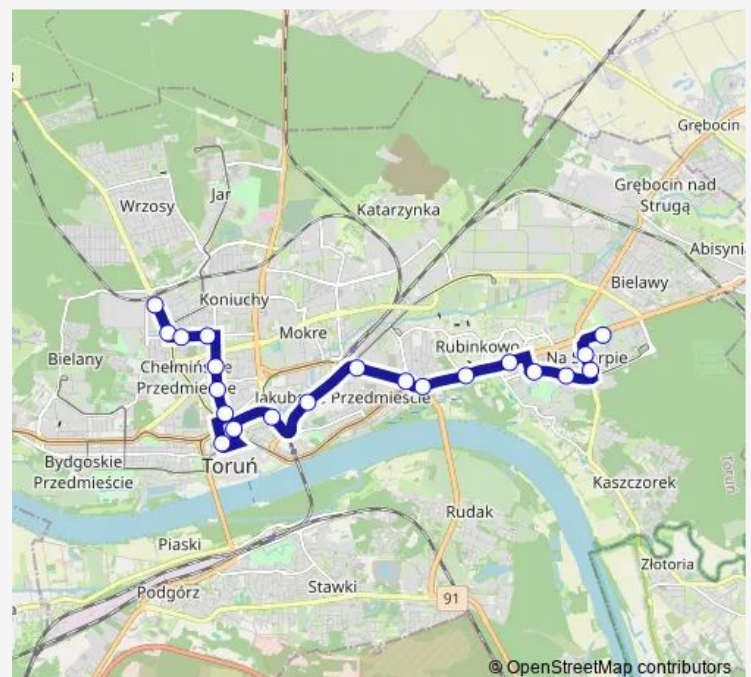

Thursday 04:21-12:21

Friday 04:21-12:21

Saturday 04:21-12:21

Sunday 04:21-12:21

Route info

Direction: Bartkiewiczówny 02

Stops: 21

Trip Duration: 0 hour 33 min

Thursday 22:48

Friday 22:48

Saturday 22:48

Sunday 22:48

Route info

Direction: Kolankowskiego 01

Stops: 21

Trip Duration: 0 hour 33 min