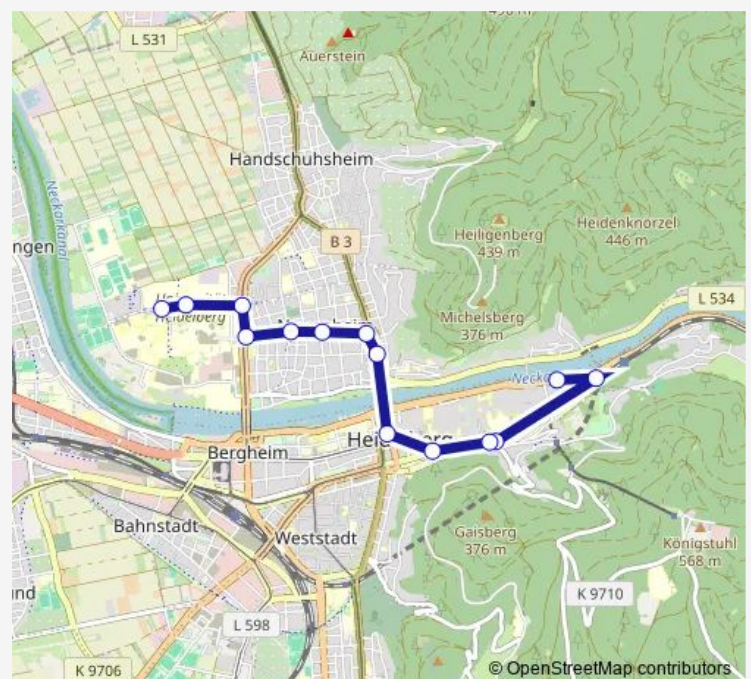

Lutherstr.

Brückenstr.

Bismarckplatz

### Route schedule

Chirurgische Klinik — Bismarckplatz

Monday 05:42-06:42

Tuesday 05:42-06:42

Wednesday 05:42-06:42

Thursday 05:42-06:42

Friday 05:42-06:42

Saturday —

### Route info

Direction: Chirurgische Klinik

Stops: 15

Trip Duration: 0 hour 20 min

## Route info

Direction: Chirurgische Klinik

Stops: 15

Trip Duration: 0 hour 17 min