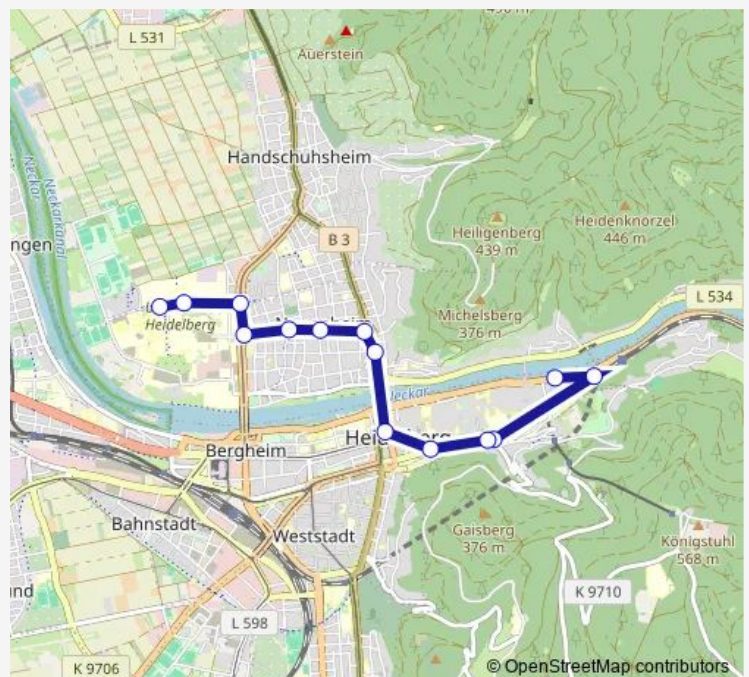

Lutherstr.

Brückenstr.

Bismarckplatz

### Route schedule

Chirurgische Klinik — Bismarckplatz

Monday 05:42-06:42

Tuesday 05:42-06:42

Wednesday 05:42-06:42

Thursday 05:42-06:42

Friday 05:42-06:42

Saturday —

### Route info

Direction: Chirurgische Klinik

Stops: 15

Trip Duration: 0 hour 20 min

## Route info

Direction: Chirurgische Klinik

Stops: 15

Trip Duration: 0 hour 17 min