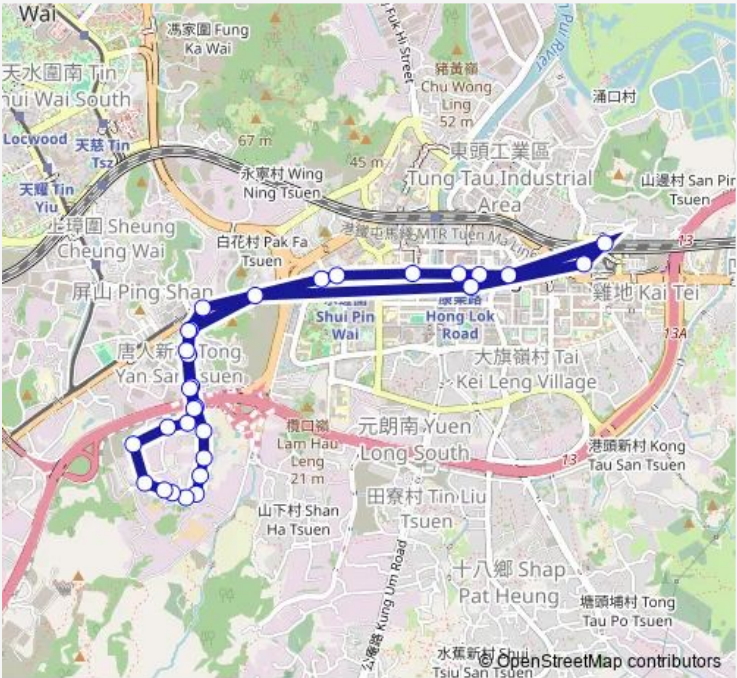

28 stops

[Open route schedule](#)

- Hong King Street Terminus |Hong King Street, Near LEE King Building|Hong King Street Terminus
- Long TIN Court |Long TIN Court
- MA Fung Ling Road|Ma Fung Ling Road
- Ping Hong Lane
- Jasper Court|Jasper Court
- SHA Tseng Tsuen|Sha Tseng Tsuen
- TAT Shing Store
- Concrete Plant
- Recours LA Serre
- Tong YAN SAN Tsuen Road / Kwong KEE Shop
- THE Parkhill
- Vegetable Station
- Greenville Residence/ Windsor Villa/ Marbella Gardens
- THE Eldorado
- Tong TAI Road
- Jasper Court
- Ping Hong Lane
- Tong YAN SAN Tsuen Playground
- Ping Shan Light Rail Stop

Route schedule
 Hong King Street Terminus |Hong King Street, Near LEE King Building|Hong King Street Terminus — Hong King Street Terminus

Monday	06:00-06:50
Tuesday	06:00-06:50
Wednesday	06:00-06:50
Thursday	06:00-06:50
Friday	06:00-06:50
Saturday	06:00-06:50
Sunday	06:00-06:50

Route info

Direction: Hong King Street Terminus |Hong King Street, Near LEE King Building|Hong King Street Terminus

Stops: 28

Trip Duration: 0 hour 19 min

Villa BY THE Park|Villa BY THE Park

Shui PIN WAI Estate

Yuen Long Plaza|Yuen Long Plaza

Light Rail Hong LOK Road Stop

Yuen Long Landmark, Tung LOK Street|Yuen Long Landmark, Tung LOK Street

KUK Ting Street

Yuen Long Station|Yuen Long Station

Long LOK Road

Hong King Street Terminus