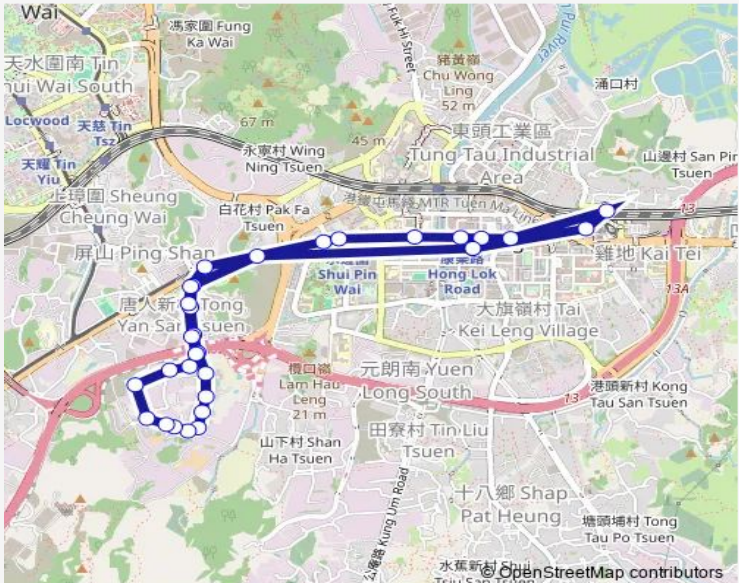

Route schedule

HONG KING STREET TERMINUS |HONG KING STREET, NEAR LEE KING BUILDING|HONG KING STREET TERMINUS — HONG KING STREET TERMINUS |HONG KING STREET, NEAR LEE KING BUILDING|HONG KING STREET TERMINUS

Monday	09:50-20:40
Tuesday	09:50-20:40
Wednesday	09:50-20:40
Thursday	09:50-20:40
Friday	09:50-20:40
Saturday	06:00-20:40
Sunday	06:00-20:40

Route info

Direction: HONG KING STREET TERMINUS |HONG KING STREET, NEAR LEE KING BUILDING|HONG KING STREET TERMINUS

Stops: 31

Trip Duration: 0 hour 20 min

TONG TAI ROAD

JASPER COURT

PING HONG LANE

TONG YAN SAN TSUEN PLAYGROUND

PING SHAN LIGHT RAIL STOP

VILLA BY THE PARK|VILLA BY THE PARK

Direction: HONG KING STREET TERMINUS |HONG KING STREET, NEAR LEE KING BUILDING|HONG KING STREET TERMINUS

Stops: 28

Trip Duration: 0 hour 19 min

LIGHT RAIL HONG LOK ROAD STOP

YUEN LONG LANDMARK, TUNG LOK STREET