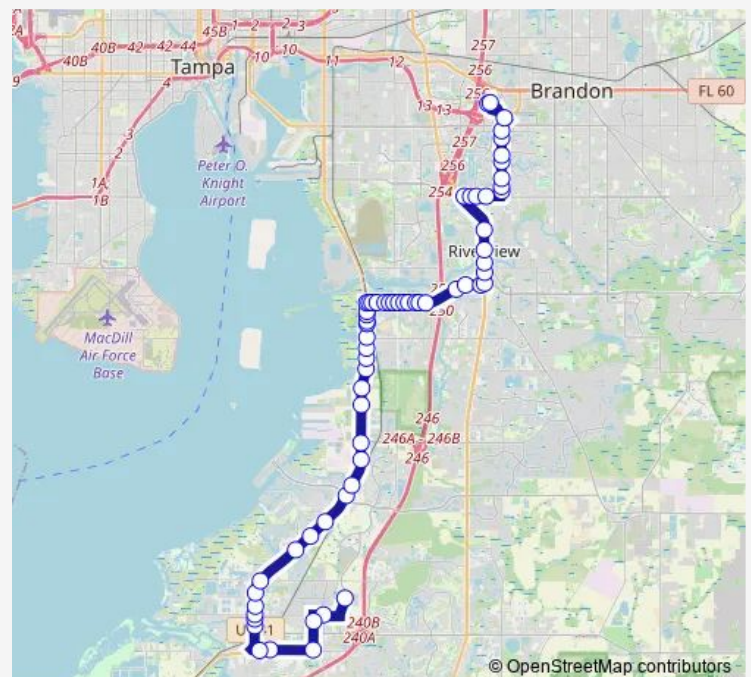

US Hwy 41 @ Big Bend Rd

US Hwy 41 @ Pembroke Rd

US Hwy 41 @ Kracker Av

Route schedule

South County Amazon Center — Not A Stop - Brandon Mall Staging Area

Monday 05:49-20:54

Tuesday 05:49-20:54

Wednesday 05:49-20:54

Thursday 05:49-20:54

Friday 05:49-20:54

Saturday —

Sunday —

Route info

Direction: South County Amazon Center

Stops: 64

Trip Duration: 1 hour 11 min

31 — South Hillsborough County

US Hwy 41 @ Ohio St

US Hwy 41 @ Mabrey Av

US Hwy 41 @ Isabel Av

US Hwy 41 @ Symmes Rd

US Hwy 41 @ Beach Av (Twin Oaks)

US Hwy 41 @ Cedar Av

US Hwy 41 @ Shirley Av

HCC Southshore Campus

24th St @ Larkspur Glen Ct

24th St @ Hawks Point Ct

South County Amazon Center

31 Bus time schedules and route maps are available in an offline PDF at busmaps.com. Use the busmaps.com website to see live bus times, train schedule or subway schedule, and step-by-step directions for all public transit in Tampa