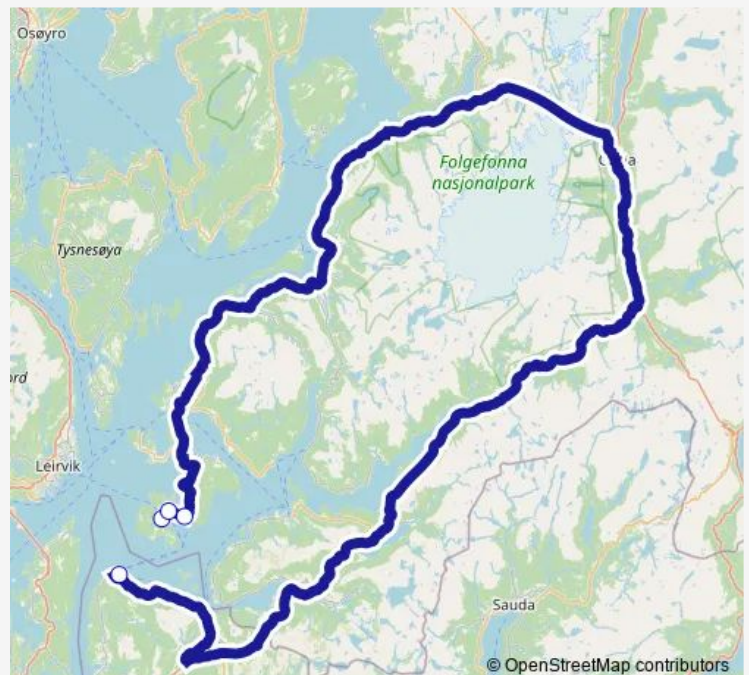

## Route info

Direction: Utbjoa ferjekai

Stops: 4

Trip Duration: 0 hour 35 min

■ 1034 — Fjelberg - Sydnes - Utbjoa