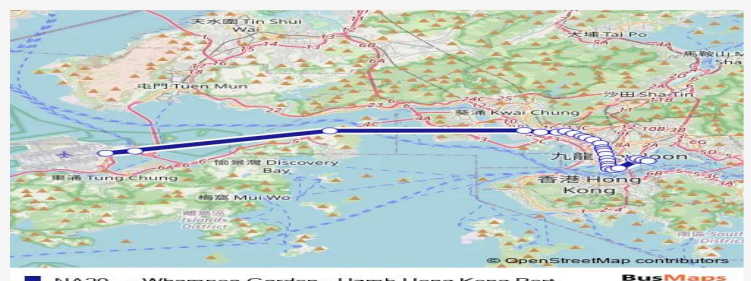

[Ctb] Cheung WAH Street, Cheung SHA WAN Road[[Kmb+Ctb] Cheung WAH Street/
Cheung WAH Street, Cheung SHA WAN Road[[Kmb] Cheung WAH Street

Route schedule

[Ctb] Hong Kong-Zhuhai-Macao Bridge Hong Kong Port[[Db] Domestic NON-Franchised BUS Pick-UP Area OF Hong Kong-Zhuhai-Macao Bridge (Hong Kong Port) Public Transport Interchange (Pick UP Only)][[Lwb] Hzmb Hong Kong Port][[Nlb] Hzmb Hong Kong Port][[Pi] Domestic NON-Franchised BUS Pick-UP Area OF Hong Kong-Zhuhai-Macao Bridge (Hong Kong Port) Public Transport Interchange — [Ctb] Whampoa Garden][[Kmb+Ctb] Whampoa Garden BUS Terminus/
Whampoa Garden[[Kmb] Whampoa Garden BUS Terminus

Monday	00:25
Tuesday	00:25
Wednesday	00:25
Thursday	00:25
Friday	00:25
Saturday	00:25
Sunday	00:25

Route info

Direction: [Ctb] Hong Kong-Zhuhai-Macao Bridge Hong Kong Port[[Db] Domestic NON-Franchised BUS Pick-UP Area OF Hong Kong-Zhuhai-Macao Bridge (Hong Kong Port) Public Transport Interchange (Pick UP Only)][[Lwb] Hzmb Hong Kong Port][[Nlb] Hzmb Hong Kong Port][[Pi] Domestic NON-Franchised BUS Pick-UP Area OF Hong Kong-Zhuhai-Macao Bridge (Hong Kong Port) Public Transport Interchange

Stops: 28
 Trip Duration: 1 hour 23 min

[Ctb] Cheung SHA WAN Station, Cheung SHA WAN Road[[Kmb] UN Chau Estate

[Ctb] YEE KOK Court, Cheung SHA WAN Road[[Kmb] KIU Kiang Street Sham Shui Po

[Ctb] YEN Chow Street, Cheung SHA WAN Road[[Kmb] YEN Chow Street Sham Shui Po