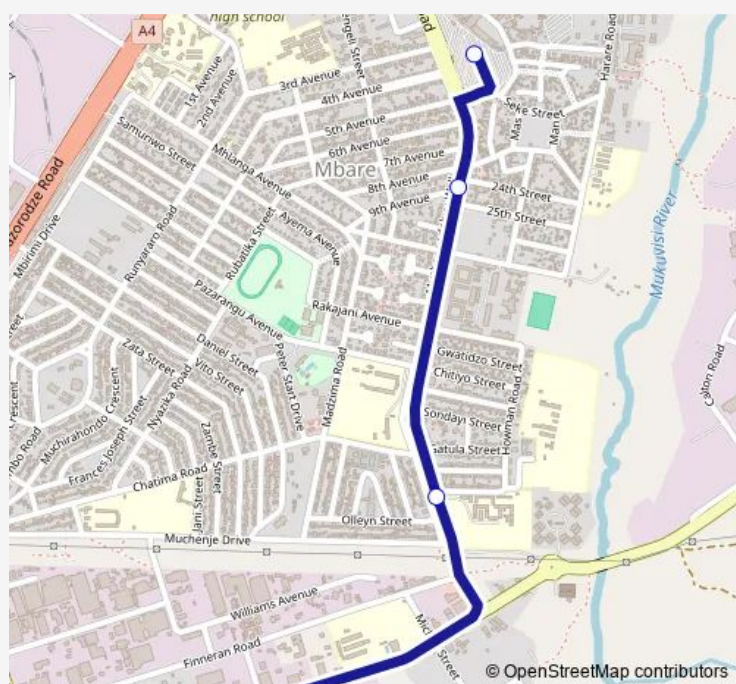

Communal Taxi Service Waterfalls Police Station to Oroman Hub Mbare

[Go to website](#)

Direction

Melbourne Hydraulics — Oroman Hub Mbare

4 stops

[Open route schedule](#)

Melbourne Hydraulics

George Stark High School

Mwamuka Market

Oroman Hub Mbare

Route schedule

Melbourne Hydraulics — Oroman Hub Mbare

Monday	10:50
Tuesday	10:50
Wednesday	10:50
Thursday	10:50
Friday	10:50
Saturday	10:50
Sunday	10:50

Route info

Direction: Melbourne Hydraulics

Stops: 4

Trip Duration: 0 hour 6 min

Waterfalls Police Station to Oroman Hub Mbare

Communal Taxi Service time schedules and route maps are available in an offline PDF at busmaps.com. Use the busmaps.com website to see live bus times, train schedule or subway schedule, and step-by-step directions for all public transit in Harare