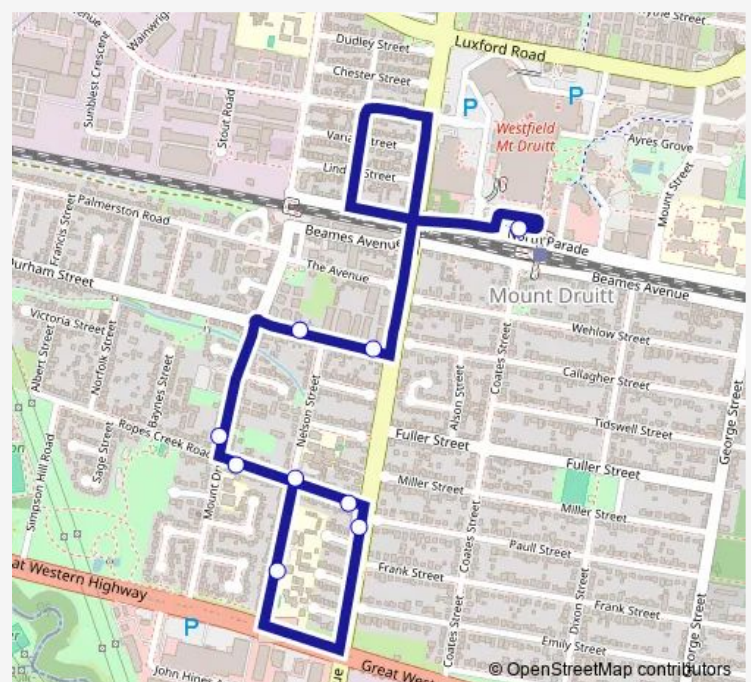

School Bus 6579 Sacred Heart PS to Mt DrUITt Station

[Go to website](#)

Direction

Sacred Heart Catholic Church, Ropes Creek Rd — Mount DrUITt Station, Stand C

9 stops

[Open route schedule](#)

Sacred Heart Catholic Church, Ropes Creek Rd

Colyton Public School, Nelson St

Carlisle Av After Mark St

Ropes Creek Rd After Carlisle Av

Bethel Christian Assembly Church, Ropes Creek Rd

Mount DrUITt Rd After Ropes Creek Rd

Durham St Opp Nelson St

Durham St Before Carlisle Av

Mount DrUITt Station, Stand C

Route schedule

Sacred Heart Catholic Church, Ropes Creek Rd — Mount DrUITt Station, Stand C

Monday 14:59

Tuesday 14:59

Wednesday 14:59

Thursday 14:59

Friday 14:59

Saturday —

Sunday —

Route info

Direction: Sacred Heart Catholic Church, Ropes Creek Rd

Stops: 9

Trip Duration: 0 hour 23 min

6579 School Bus time schedules and route maps are available in an offline PDF at busmaps.com. Use the busmaps.com website to see live bus times, train schedule or subway schedule, and step-by-step directions for all public transit in Parramatta