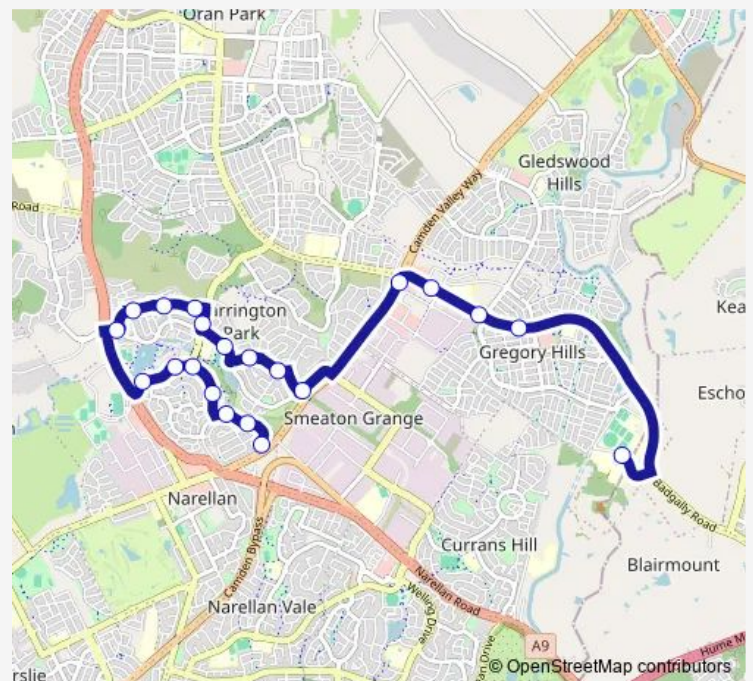

School Bus 6579 St Gregory's College to Harrington Park

[Go to website](#)

**Direction**

St Gregory's College Campbelltown — Fairwater Dr Before Camden Valley Way

21 stops

[Open route schedule](#)

- St Gregory's College Campbelltown
- Thomas Donovan Reserve, Gregory Hills Dr
- Gregory Hills Dr After Donovan Bvd
- Gregory Hills After Central Hills Dr
- Camden Valley Way After Gregory Hills Dr
- Sir Warwick Fairfax Dr Opp Harrinson Av
- Mason Dr Opp Harrison Reserve
- Mason Dr After Stein Rd
- Fairfax Reserve, Sir Warwick Fairfax Dr
- Harrington Pkwy At Kinnear St
- Glenrowan Dr Opp Mare Ct
- Glenrowan Dr Opp Forest Reserve
- Glenrowan Dr At John Mclennon Cct
- Hillside Dr At Royal George Dr
- Murdoch Reserve, Fairwater Dr
- Harrington Plaza, Fairwater Dr
- Fairwater Dr After Harrington Pkwy
- Fairwater Dr After O'Meally Pl
- Fairwater Dr Opp Carlton St
- Fairwater Dr Opp Bentella Rd
- Fairwater Dr Before Camden Valley Way

Route schedule

St Gregory's College Campbelltown — Fairwater Dr Before Camden Valley Way

Monday	15:12
Tuesday	15:12
Wednesday	15:12
Thursday	15:12
Friday	—
Saturday	—
Sunday	—

Route info

Direction: St Gregory's College Campbelltown

Stops: 21

Trip Duration: 0 hour 26 min

6579 — St Gregory's College to Harrington Park

6579 School Bus time schedules and route maps are available in an offline PDF at [busmaps.com](https://busmaps.com). Use the [busmaps.com](https://busmaps.com) website to see live bus times, train schedule or subway schedule, and step-by-step directions for all public transit in Campbelltown

The schedule is provided in the local timezone. Times with "(+1)" indicate departures on the next day.

PDF file created on 2025-01-16

2024 BusMaps.com - All Rights Reserved