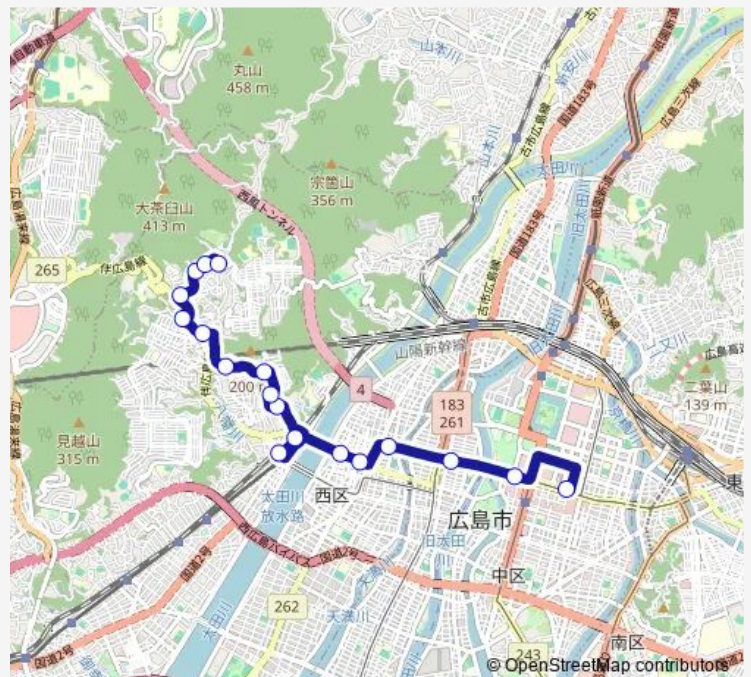

Route schedule

八丁堀(ハンズ前) — 緑ヶ丘入口

Monday 20:10

Tuesday 20:10

Wednesday 20:10

Thursday 20:10

Friday 20:10

Saturday 20:10

Sunday 20:10

Route info

Direction: 八丁堀(ハンズ前)

Stops: 18

Trip Duration: 0 hour 37 min

■ 11-6 広電己斐団地線

11-6 広電己斐団地線 Bus time schedules and route maps are available in an offline PDF at busmaps.com. Use the busmaps.com website to see live bus times, train schedule or subway schedule, and step-by-step directions for all public transit in Hiroshima