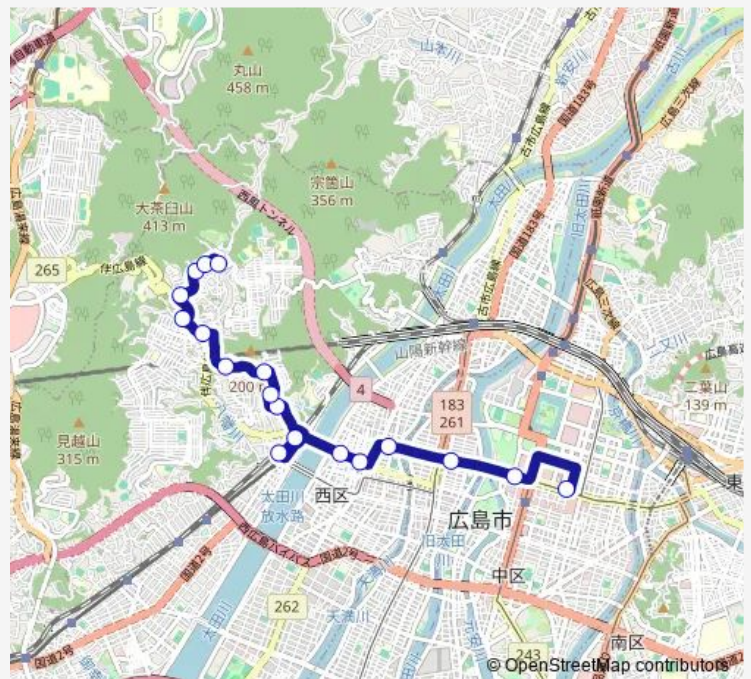

Route schedule

八丁堀(ハンズ前) — 緑ヶ丘入口

Monday 20:10

Tuesday 20:10

Wednesday 20:10

Thursday 20:10

Friday 20:10

Saturday 20:10

Sunday 20:10

Route info

Direction: 八丁堀(ハンズ前)

Stops: 18

Trip Duration: 0 hour 37 min

■ 11-6 広電己斐団地線

11-6 広電己斐団地線 Bus time schedules and route maps are available in an offline PDF at busmaps.com. Use the busmaps.com website to see live bus times, train schedule or subway schedule, and step-by-step directions for all public transit in Hiroshima