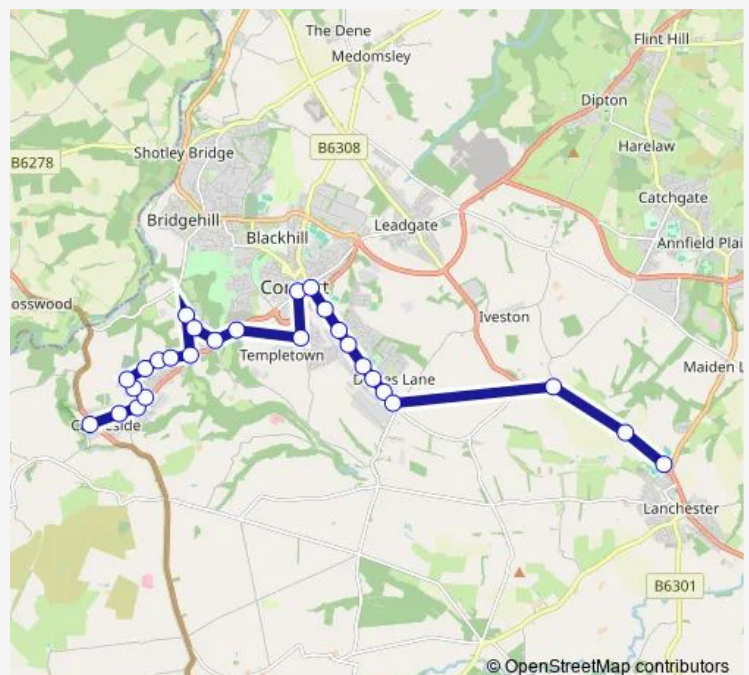

Route schedule

Church — St Bede's School Grounds

Monday	08:00
Tuesday	08:00
Wednesday	08:00
Thursday	08:00
Friday	08:00
Saturday	—
Sunday	—

Route info

Direction: Church

Stops: 27

Trip Duration: 0 hour 33 min

Direction

St Bede's School Grounds — Church

31 stops

[Open route schedule](#)

St Bede's School Grounds

Durham Road

Farm

Industrial Estate

Dunelm Road

Dunelm Road middle

Rutland Road

Chester Road

Derby Drive - Top

Route schedule

St Bede's School Grounds — Church

Monday 15:24

Stops: 31

Trip Duration: 0 hour 35 min

Norfolk Road

Mace Shop

Horse and Groom PH

Consett Road

Schools

Church