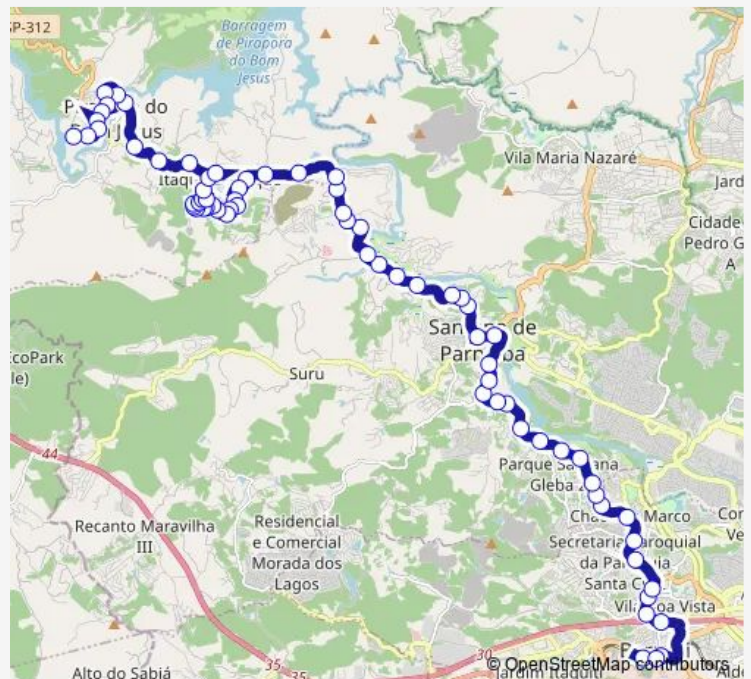

## Route schedule

Avenida Alaor Veigas (oposto ao n 853) — Rua Anhanguera (Estacao Barueri)

Monday	06:20-18:40
Tuesday	06:20-18:40
Wednesday	06:20-18:40
Thursday	06:20-18:40
Friday	06:20-18:40
Saturday	—
Sunday	05:00-09:25

## Route info

Direction: Avenida Alaor Veigas (oposto ao n 853)

Stops: 78

Trip Duration: 1 hour 15 min

824 — Pirapora DO BOM Jesus (Jardim BOM Jesus) - Barueri (Centro)

SP-312 Estr. dos Romeiros km 506 leste - Jardim Bom Jesus Pirapora do Bom Jesus - SP 06513-220 Brasil