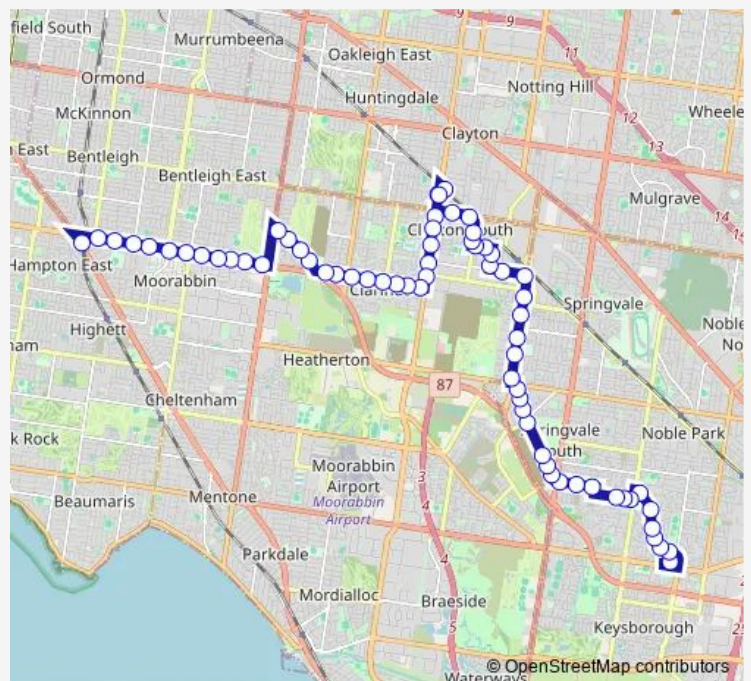

Bus 824 Keysborough - Moorabbin

[Go to website](#)

Direction

Moorabbin Station/Station St (Moorabbin) — Parkmore SC/Cheltenham Rd (Keysborough)

73 stops

[Open route schedule](#)

- Moorabbin Station/Station St (Moorabbin)
- Jasper Rd/South Rd (Bentleigh)
- Moorabbin Bowls Club/South Rd (Bentleigh)
- Sandra Gr/South Rd (Bentleigh)
- Tucker Rd/South Rd (Bentleigh)
- Holmesglen TAFE/South Rd (Bentleigh East)
- East Boundary Rd/South Rd (Bentleigh East)
- Rowland St/South Rd (Bentleigh East)
- Chesterville Rd/South Rd (Bentleigh East)
- Brady Rd/South Rd (Bentleigh East)
- Blamey St/South Rd (Bentleigh East)
- Alex Ave/South Rd (Bentleigh East)
- Yarra Links Way/South Rd (Bentleigh East)
- Nina Ct/South Rd (Bentleigh East)
- South Rd/Warrigal Rd (Oakleigh South)
- Tecoma Ct/Old Dandenong Rd (Oakleigh South)
- Commonwealth Golf Club/Old Dandenong Rd (Oakleigh South)
- Washington Dr/Old Dandenong Rd (Oakleigh South)
- Barkers St/Old Dandenong Rd (Oakleigh South)
- Cypress Ct/Bourke Rd (Oakleigh South)

Route schedule

Moorabbin Station/Station St (Moorabbin) — Parkmore SC/Cheltenham Rd (Keysborough)

Monday	07:23-21:25
Tuesday	08:00-21:25
Wednesday	08:00-21:25
Thursday	08:00-21:25
Friday	08:00-21:25
Saturday	07:23-21:20
Sunday	14:18-20:33

Route info

Direction: Moorabbin Station/Station St (Moorabbin)

Stops: 73

Trip Duration: 1 hour 2 min

824 — Keysborough - Moorabbin

Angus Ct/Bourke Rd (Oakleigh South)

Clarinda Rd/Bourke Rd (Clayton South)

Clarinda Community Library/Bourke Rd (Clarinda)