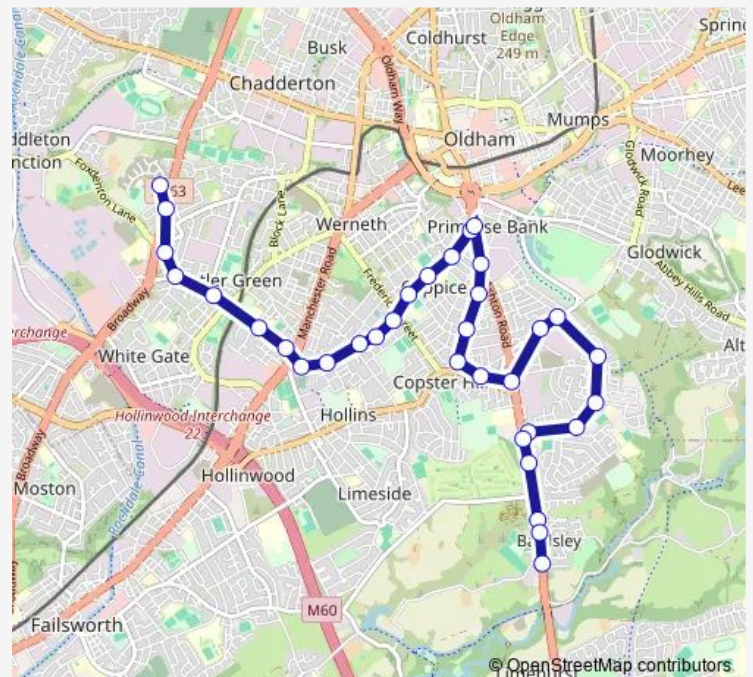

Bus 824 Newman RC College - Bardsley

[Go to website](#)

Direction

Turning Area — Victoria Street

34 stops

[Open route schedule](#)

Turning Area

Newman RC College

The Sportsman

Whitegate Lane

Fields New Road

Derby Street

Manchester Road

Hawksley Street

Vaal Street

Heron Street

Grange Avenue

Frederick Street

Clarence Avenue

Coppice Street

Kennedy Street

Primrose Bank

Primrose Bank

Lee Street

Wilson Street

Gainsborough Avenue

Hollins Road

Route schedule

Turning Area — Victoria Street

Monday	15:30
Tuesday	15:30
Wednesday	15:30
Thursday	15:30
Friday	15:30
Saturday	—
Sunday	—

Route info

Direction: Turning Area

Stops: 34

Trip Duration: 0 hour 37 min

824 — Newman RC College - Bardsley