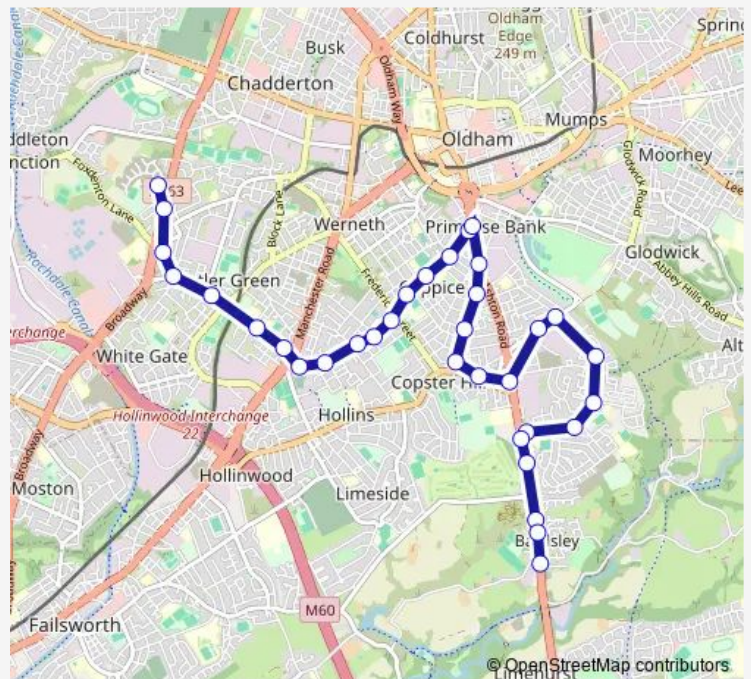

Bus 824 Newman RC College - Bardsley

[Go to website](#)

Direction

Turning Area — Victoria Street

34 stops

[Open route schedule](#)

Turning Area

Newman RC College

The Sportsman

Whitegate Lane

Fields New Road

Derby Street

Manchester Road

Hawksley Street

Vaal Street

Heron Street

Grange Avenue

Frederick Street

Clarence Avenue

Coppice Street

Kennedy Street

Primrose Bank

Primrose Bank

Lee Street

Wilson Street

Gainsborough Avenue

Hollins Road

Route schedule

Turning Area — Victoria Street

Monday 15:30

Tuesday 15:30

Wednesday 15:30

Thursday 15:30

Friday 15:30

Saturday —

Sunday —

Route info

Direction: Turning Area

Stops: 34

Trip Duration: 0 hour 37 min

824 — Newman RC College - Bardsley