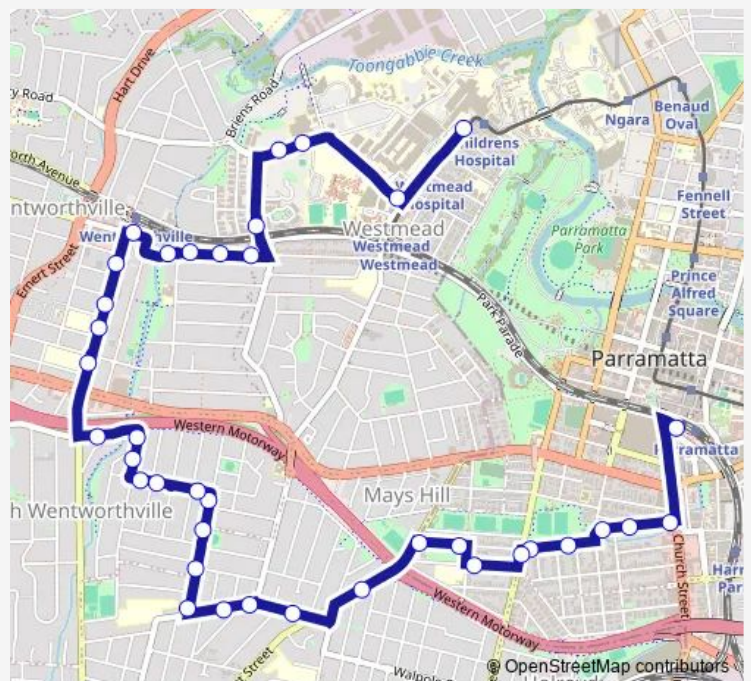

Frances St Opp Alderson Park

Frances St At Hamilton St

Hamilton St At Pearson St

Hamilton St At Berkeley St

Route schedule

Parramatta Station, Stand B2 — Westmead Childrens Hospital, Hawkesbury Rd

Monday	05:40-21:40
Tuesday	05:40-21:40
Wednesday	05:40-21:40
Thursday	05:40-21:40
Friday	05:40-21:40
Saturday	06:10-22:40
Sunday	06:10-21:40

Route info

Direction: Parramatta Station, Stand B2

Stops: 38

Trip Duration: 0 hour 41 min

824 — Parramatta to Westmead Hospitals via South Wentworthville

Hamilton St After Berkeley St

Richmond St Before Monterey St

Richmond St After Monterey St

Allen St After Finlayson St

Wentworthville Public School, Station St

Station St After Smith St

Station St After Bennett St

Station St Before Pritchard St

Dunmore St At Station St

Direction: Westmead Childrens Hospital, Hawkesbury Rd

Stops: 36

Trip Duration: 0 hour 36 min

Hilltop Rd Opp Hilltop Shops

Burnett St Opp Warwick Rd

Crimea St Opp St Mary's Antiochian Orthodox Church

Crimea St At Franklin St