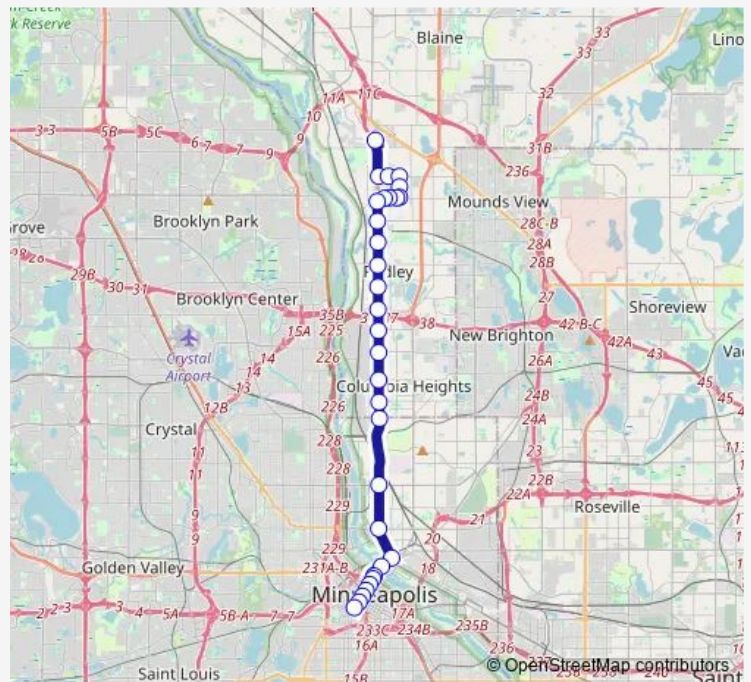

Bus 824

[Go to website](#)

Direction
 Northtown Transit Ctr Gate C — 11th St S & Marquette Ave
 31 stops
[Open route schedule](#)

- Northtown Transit Ctr Gate C
- 81st Ave NE & University Ave E Svc Rd Ne
- 81st Ave NE & Terrace Rd Ne
- 81st Ave NE & Monroe St Ne
- Monroe St NE & 79th Ave Ne
- Monroe St NE & Osborne Rd Ne
- Osborne Rd NE & Madison St
- Osborne Rd NE & Terrace Rd
- Osborne Rd NE & 5th St Ne
- University Ave & Osborne Rd Ne
- University Ave & 73rd Ave Ne
- University Ave & 69th Ave Ne
- University Ave & Mississippi St Ne
- University Ave & 61st Ave Ne
- University Ave & 57th Ave Ne
- University Ave (Hwy 47) & 53rd Ave Ne
- University Ave (Hwy 47) & 49th Ave Ne
- University Ave (Hwy 47) & 44th Ave Ne
- University Ave (Hwy 47) & 40th Ave Ne
- University Ave (Hwy 47) & 37th Ave Ne
- University Ave NE & Lowry Ave Ne

Route info
 Direction: Northtown Transit Ctr Gate C
 Stops: 31
 Trip Duration: 0 hour 45 min

University Ave & Broadway St Ne

University Ave NE & 1st Ave Ne

Hennepin Ave E & De Lasalle Dr

1st St S & Marquette Ave S

Marquette Ave & 2nd St S

Marquette Ave & 3rd St - Stop Group B

Marquette Ave & 5th St - Stop Group B

Marquette Ave & 7th St - Stop Group B

Marquette Ave & 9th St - Stop Group B

11th St S & Marquette Ave

Direction

Saturday —

Sunday —

Route info

Direction: Leamington Ramp & Upper Level - Layover

Stops: 32

Trip Duration: 0 hour 43 min

Osborne Rd NE & Terrace Rd

Osborne Rd NE & Madison St