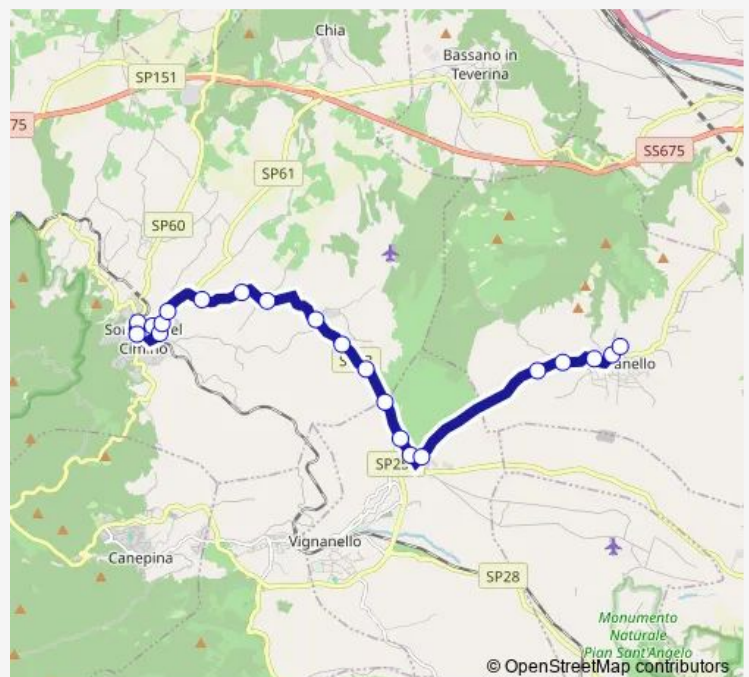

Vasanello | Piazza Repubblica # f1727

Route schedule

Soriano | Stazione # f1744 — Vasanello | Piazza Repubblica # f1727

Monday	06:20
Tuesday	06:20
Wednesday	06:20
Thursday	06:20
Friday	06:20
Saturday	06:20-08:50
Sunday	—

Route info

Direction: Soriano | Stazione # f1744

Stops: 21

Trip Duration: 0 hour 20 min

Soriano nel Cimino - Vasanello # Sr7a

Bus time schedules and route maps are available in an offline PDF at busmaps.com. Use the busmaps.com website to see live bus times, train schedule or subway schedule, and step-by-step directions for all public transit in Soriano nel Cimino