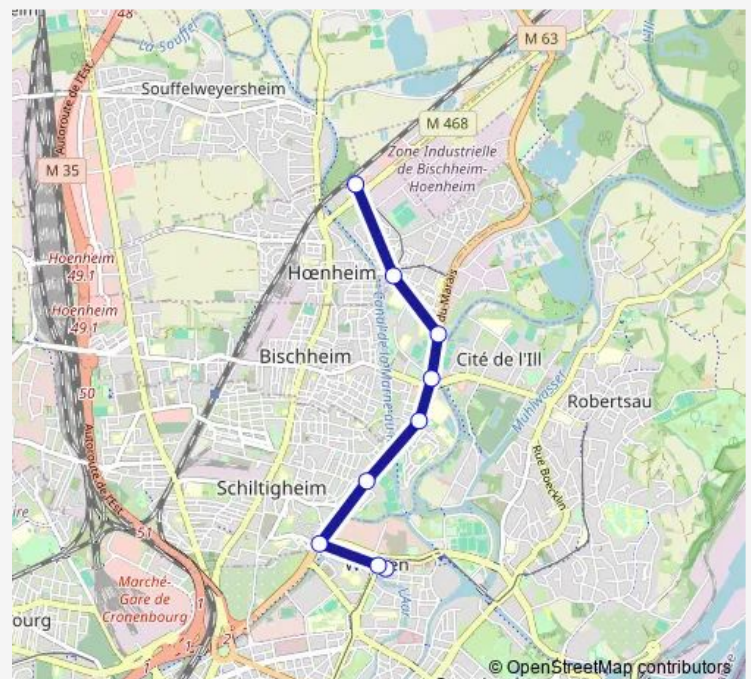

Bus Remplacement-B Wacken - Hoenheim Gare

[Go to website](#)

Direction

Wacken — Hoenheim Gare

8 stops

[Open route schedule](#)

Wacken

Rives de l'Aar

Futura Glacière

Le Marais

Pont Phario

Lycée Marc Bloch

Général De Gaulle

Hoenheim Gare

Route schedule

Wacken — Hoenheim Gare

Monday	21:12-00:46 ⁺¹
Tuesday	21:12-00:46 ⁺¹
Wednesday	21:12-00:46 ⁺¹
Thursday	21:12-00:46 ⁺¹
Friday	21:12-00:46 ⁺¹
Saturday	—
Sunday	—

Route info

Direction: Wacken

Stops: 8

Trip Duration: 0 hour 15 min

Remplacement-B — Wacken - Hoenheim Gare

Le Marais

Futura Glacière

Rives de l'Aar

Wacken

Route schedule

Hoenheim Gare — Wacken

Monday	21:22-00:05 ⁺¹
Tuesday	21:22-00:05 ⁺¹
Wednesday	21:22-00:05 ⁺¹
Thursday	21:22-00:05 ⁺¹
Friday	21:22-00:05 ⁺¹
Saturday	—
Sunday	—