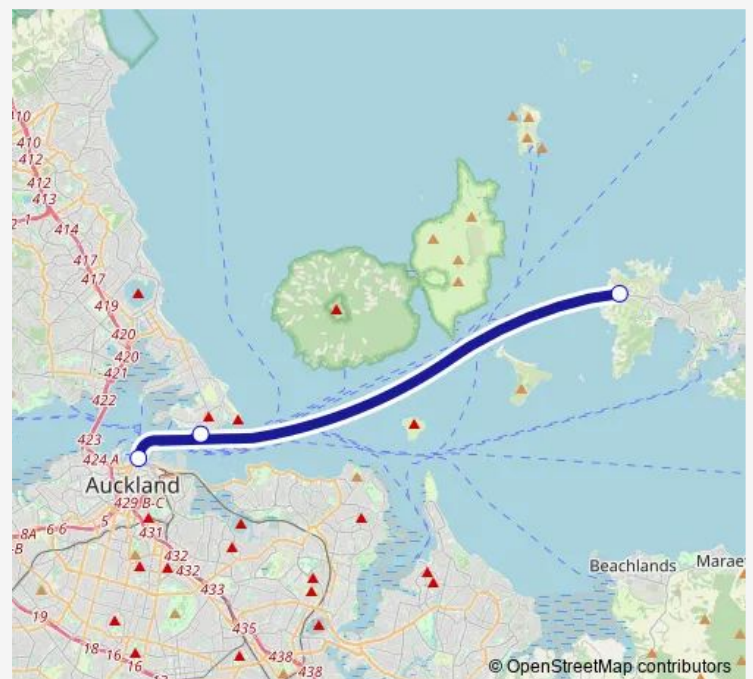

Ferry Mtia

[Go to website](#)

Direction

Waiheke Ferry Terminal — Downtown Ferry Terminal Pier 11

3 stops

[Open route schedule](#)

Waiheke Ferry Terminal

Devonport Ferry Terminal 2

Downtown Ferry Terminal Pier 11

Route schedule

Waiheke Ferry Terminal — Downtown Ferry Terminal Pier 11

Monday	06:00-00:30 ⁺¹
Tuesday	06:00-00:30 ⁺¹
Wednesday	06:00-00:30 ⁺¹
Thursday	06:00-00:30 ⁺¹
Friday	06:00-00:30 ⁺¹
Saturday	07:00-00:30 ⁺¹
Sunday	08:00-23:00

Route info

Direction: Waiheke Ferry Terminal

Stops: 3

Trip Duration: 0 hour 45 min

Direction

Downtown Ferry Terminal Pier 11 — Waiheke Ferry Terminal

3 stops

[Open route schedule](#)

Thursday 06:00-23:45

Friday 06:00-23:45

Saturday 06:00-23:45

Sunday 07:00-22:15

Route info

Direction: Downtown Ferry Terminal Pier 11

Stops: 3

Trip Duration: 0 hour 45 min