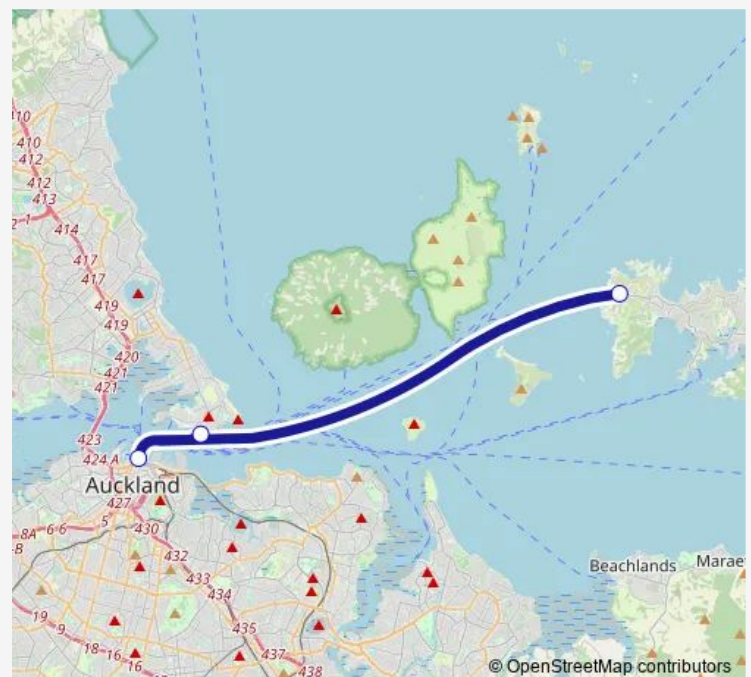

Ferry MTIA

[Go to website](#)

Direction

Waiheke Ferry Terminal — Downtown Ferry Terminal Pier 11

3 stops

[Open route schedule](#)

Waiheke Ferry Terminal

Devonport Ferry Terminal 2

Downtown Ferry Terminal Pier 11

Route schedule

Waiheke Ferry Terminal — Downtown Ferry Terminal Pier 11

Monday	06:00-00:30 ⁺¹
Tuesday	06:00-01:00 ⁺¹
Wednesday	06:00-00:30 ⁺¹
Thursday	06:00-00:30 ⁺¹
Friday	06:00-00:30 ⁺¹
Saturday	07:00-00:30 ⁺¹
Sunday	08:00-23:00

Route info

Direction: Waiheke Ferry Terminal

Stops: 3

Trip Duration: 0 hour 45 min

Direction

Downtown Ferry Terminal Pier 11 — Waiheke Ferry Terminal

3 stops

[Open route schedule](#)

Route info

Direction: Downtown Ferry Terminal Pier 11

Stops: 3

Trip Duration: 0 hour 45 min

MTIA Ferry time schedules and route maps are available in an offline PDF at busmaps.com. Use the busmaps.com website to see live bus times, train schedule or subway schedule, and step-by-step directions for all public transit in Auckland