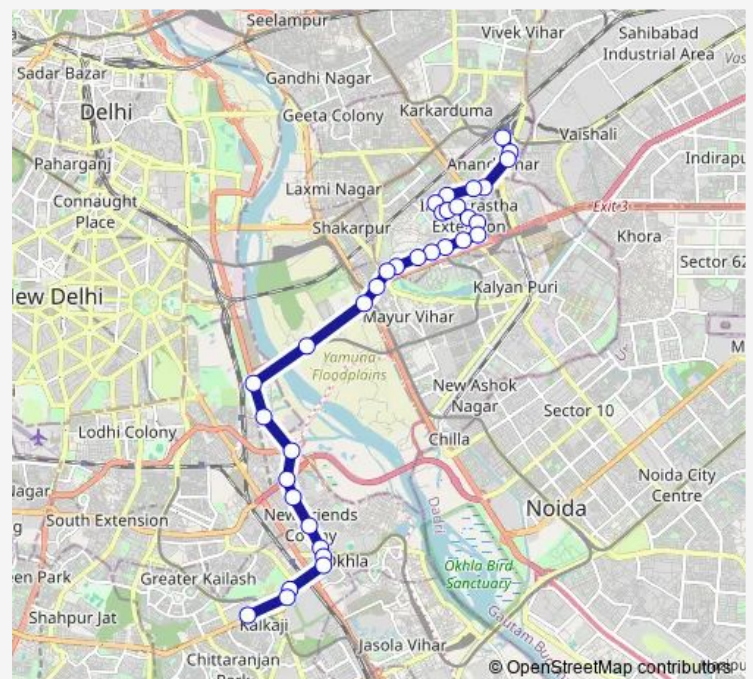

Mother Dairy Crossing

Samaspur Jagir Village

Akhardham Temple

Route schedule

Anand Vihar Isbt Terminal — Nehru Place Terminal

Monday 06:00-21:04

Tuesday 06:00-21:04

Wednesday 06:00-21:04

Thursday 06:00-21:04

Friday 06:00-21:04

Saturday 06:00-21:04

Sunday 06:00-21:04

Route info

Direction: Anand Vihar Isbt Terminal

Stops: 34

Trip Duration: 1 hour 8 min