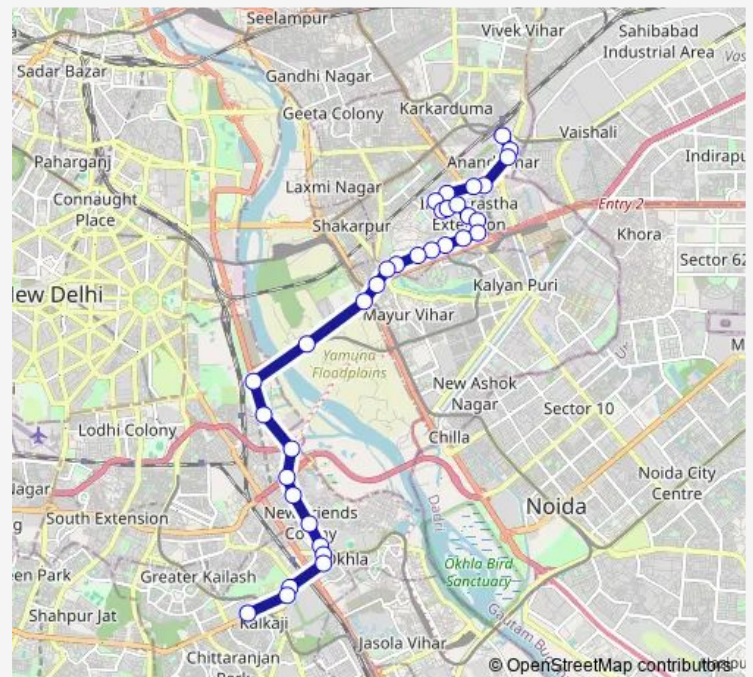

### Route schedule

Anand Vihar Isbt Terminal — Nehru Place Terminal

Monday 06:00-21:04

Tuesday 06:00-21:04

Wednesday 06:00-21:04

Thursday 06:00-21:04

Friday 06:00-21:04

Saturday 06:00-21:04

Sunday 06:00-21:04

### Route info

Direction: Anand Vihar Isbt Terminal

Stops: 34

Trip Duration: 1 hour 8 min

534eup

C P W D Office

Nizamuddin Road Bridge

Isbt Sarai Kale Khan