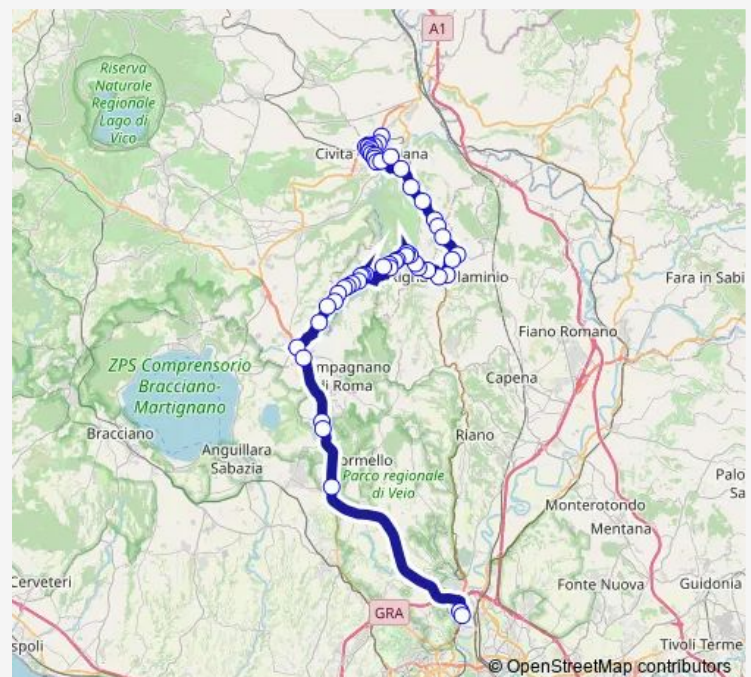

### Route schedule

Civita | Via Terni Via Palombara # f2358 — Roma | Saxa Rubra (Arrivi) # f1494

Monday 14:20

Tuesday 14:20

Wednesday 14:20

Thursday 14:20

Friday 14:20

Saturday 14:10

### Route info

Direction: Civita | Via Terni Via Palombara # f2358

Stops: 54

Trip Duration: 1 hour 24 min

Rignano | Via Flaminia (Vallerano) # f2198

Rignano | Via Flaminia Via Carducci # f2199

Rignano | Via Falisca (IIS) # f2201