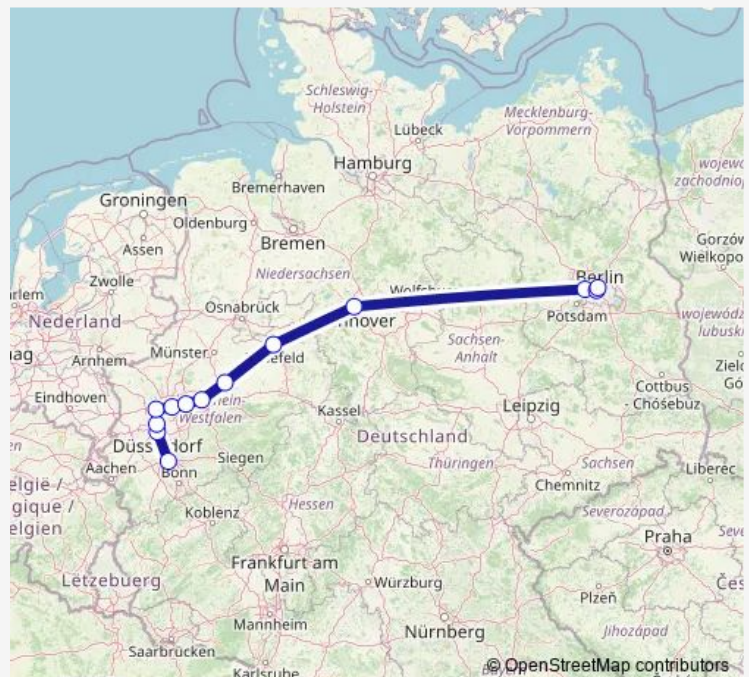

Rail ICE 545

[Go to website](#)

Direction

undefined — undefined

0 stops

[Open route schedule](#)

Route schedule

undefined — undefined

Monday 08:28

Tuesday 08:28

Wednesday 08:28

Thursday 08:28

Friday 08:28

Saturday 08:28

Sunday 08:28

Route info

Direction:

Stops: 0

Trip Duration: – min

ICE 545

Direction

undefined — undefined

0 stops

[Open route schedule](#)**Route schedule**

undefined — undefined

Monday	08:28
Tuesday	08:28
Wednesday	08:28
Thursday	08:28
Friday	08:28
Saturday	08:28
Sunday	08:28

Route info

Direction:

Stops: 0

Trip Duration: – min

ICE 545 Rail time schedules and route maps are available in an offline PDF at busmaps.com. Use the busmaps.com website to see live bus times, train schedule or subway schedule, and step-by-step directions for all public transit in Berlin