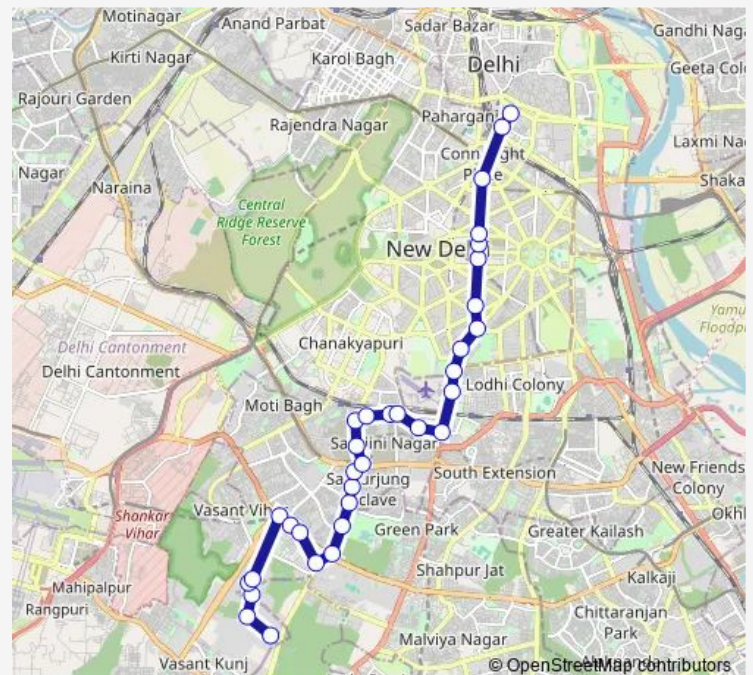

Bus 615down

[Go to website](#)

Direction

Poorvanchal Hostel — Vivekanand Marg / Minto Road

33 stops

[Open route schedule](#)

Poorvanchal Hostel

Paschima Bad

Administration Block

Central School (Mckr)

Godawari Hostel

Vasant Vihar Depot

Munirka Family Planning

Munirka DDA Flats

Jnu

IIT Hostel

RK Puram Sec 3

R K Puram Sec-2

Mohammadpur Village

Bhikaji Cama Place

Africa Avenue

Sarojini Nagar Depot

M Block Sarojini Nagar

I Block Sarojini Nagar

Sarojini Nagar Market (B H Singh Marg)

Enquiry Office Pijanji Village

Laxmibai Nagar

Route schedule

Poorvanchal Hostel — Vivekanand Marg / Minto Road

Monday 05:35-21:20

Tuesday 05:35-21:20

Wednesday 05:35-21:20

Thursday 05:35-21:20

Friday 05:35-21:20

Saturday 05:35-21:20

Sunday 05:35-21:20

Route info

Direction: Poorvanchal Hostel

Stops: 33

Trip Duration: 1 hour 11 min

615down

BusMaps