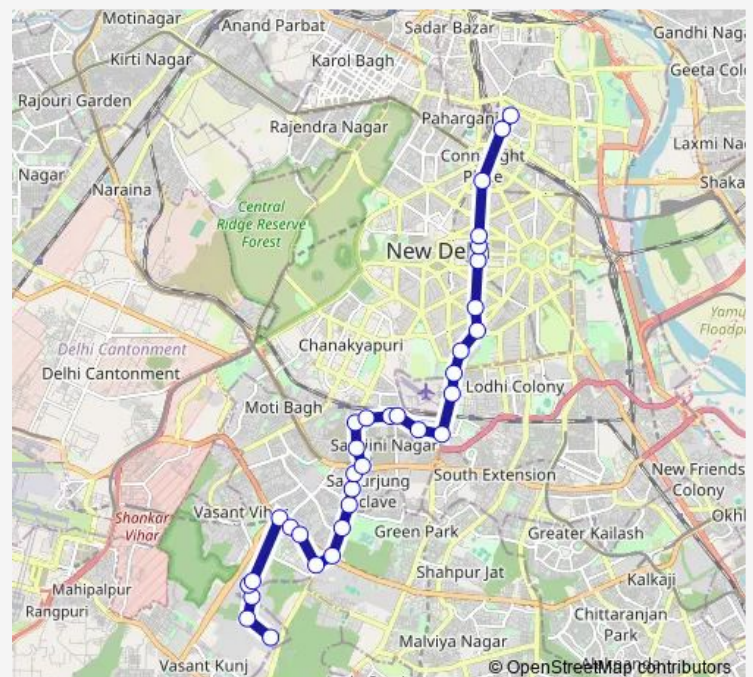

Thursday 05:35-21:20

Friday 05:35-21:20

Saturday 05:35-21:20

Sunday 05:35-21:20

Route info

Direction: Poorvanchal Hostel

Stops: 33

Trip Duration: 1 hour 11 min