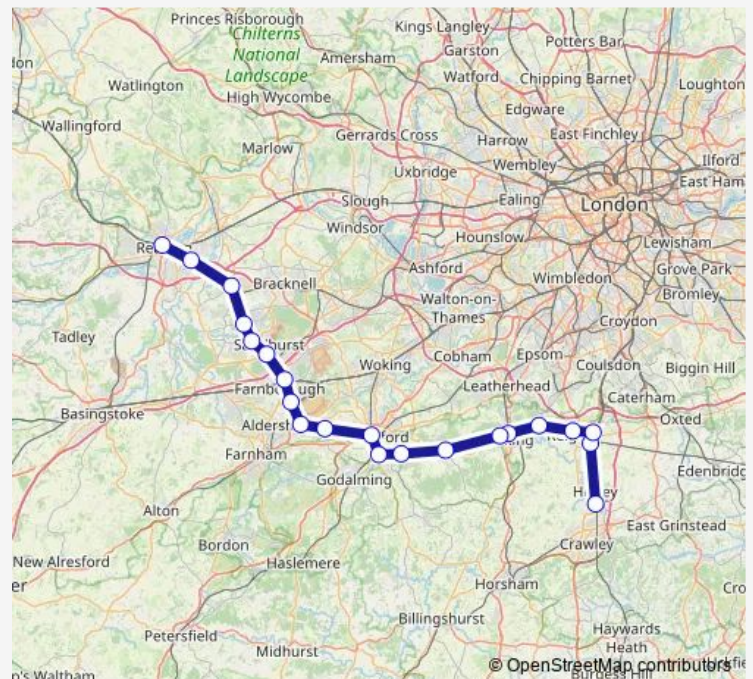

## Rail Gw:Gtw->Rdg GW train service from GTW to Rdg

[Go to website](#)

### Direction

Gatwick Airport — Reading

21 stops

[Open route schedule](#)

- Gatwick Airport
- Earlswood (Surrey)
- Redhill
- Reigate
- Betchworth
- Dorking Deepdene
- Dorking West
- Gomshall
- Chilworth
- Shalford (Surrey)
- Guildford
- Wanborough
- Ash
- North Camp
- Farnborough North
- Blackwater
- Sandhurst
- Crowthorne
- Wokingham
- Earley
- Reading

### Route schedule

Gatwick Airport — Reading

Monday	05:10-23:20
Tuesday	05:10-23:20
Wednesday	05:10-23:20
Thursday	05:10-23:20
Friday	05:10-23:20
Saturday	05:24-23:20
Sunday	06:11-23:04

### Route info

Direction: Gatwick Airport

Stops: 21

Trip Duration: 1 hour 45 min

■ Gw:Gtw->Rdg — GW train service from GTW to Rdg

Gw:Gtw->Rdg Rail time schedules and route maps are available in an offline PDF at busmaps.com. Use the busmaps.com website to see live bus times, train schedule or subway schedule, and step-by-step directions for all public transit in Wokingham