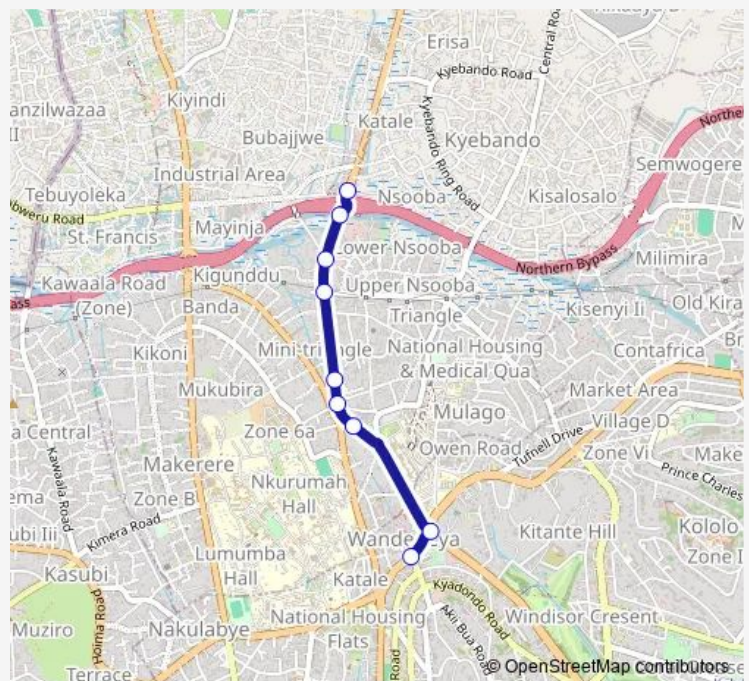

Bus KA009 Kalerwe Taxi Park-Wandegeya

[Go to website](#)

Direction

Mambule — Ministry of Public Service (Haji Musa Kasule Rd)

9 stops

[Open route schedule](#)

Mambule

Kalerwe Taxi Park Roundabout

Kalerwe Market-trading Centre

Shell - Boda Boda (Kalerwe)

Uganda Microcredit

Kubiri Roundabout (Wandegeya)

Binaisa Rd

Mulago Roundabout

Ministry of Public Service (Haji Musa Kasule Rd)

Route schedule

Mambule — Ministry of Public Service (Haji Musa Kasule Rd)

Monday 06:30-19:00

Tuesday 06:30-19:00

Wednesday 06:30-19:00

Thursday 06:30-19:00

Friday 06:30-19:00

Saturday 06:30-19:00

Sunday 06:30-19:00

Route info

Direction: Mambule

Stops: 9

Trip Duration: 0 hour 18 min

KA009 — Kalerwe Taxi Park-Wandegeya

KA009 Bus time schedules and route maps are available in an offline PDF at busmaps.com. Use the busmaps.com website to see live bus times, train schedule or subway schedule, and step-by-step directions for all public transit in Kampala