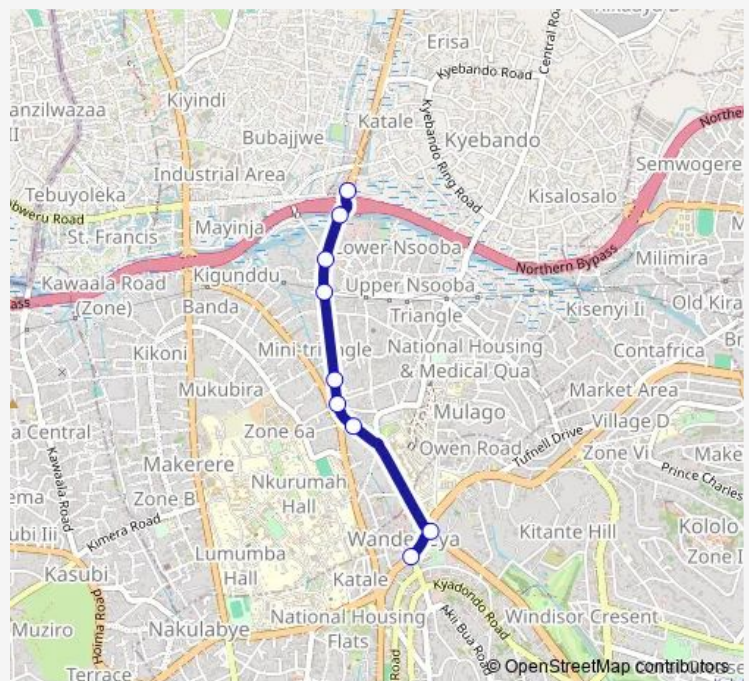

### Direction

Mambule — Ministry of Public Service (Haji Musa Kasule Rd)

9 stops

[Open route schedule](#)

Mambule

Kalerwe Taxi Park Roundabout

Kalerwe Market-trading Centre

Shell - Boda Boda (Kalerwe)

Uganda Microcredit

Kubiri Roundabout (Wandegeya)

Binaisa Rd

Mulago Roundabout

Ministry of Public Service (Haji Musa Kasule Rd)

### Route schedule

Mambule — Ministry of Public Service (Haji Musa Kasule Rd)

Monday 06:30-19:00

Tuesday 06:30-19:00

Wednesday 06:30-19:00

Thursday 06:30-19:00

Friday 06:30-19:00

Saturday 06:30-19:00

### Route info

Direction: Mambule

Stops: 9

Trip Duration: 0 hour 18 min

■ Ka009 — Kalerwe Taxi Park-Wandegeya

Ka009 Bus time schedules and route maps are available in an offline PDF at [busmaps.com](https://busmaps.com). Use the [busmaps.com](https://busmaps.com) website to see live bus times, train schedule or subway schedule, and step-by-step directions for all public transit in Kampala