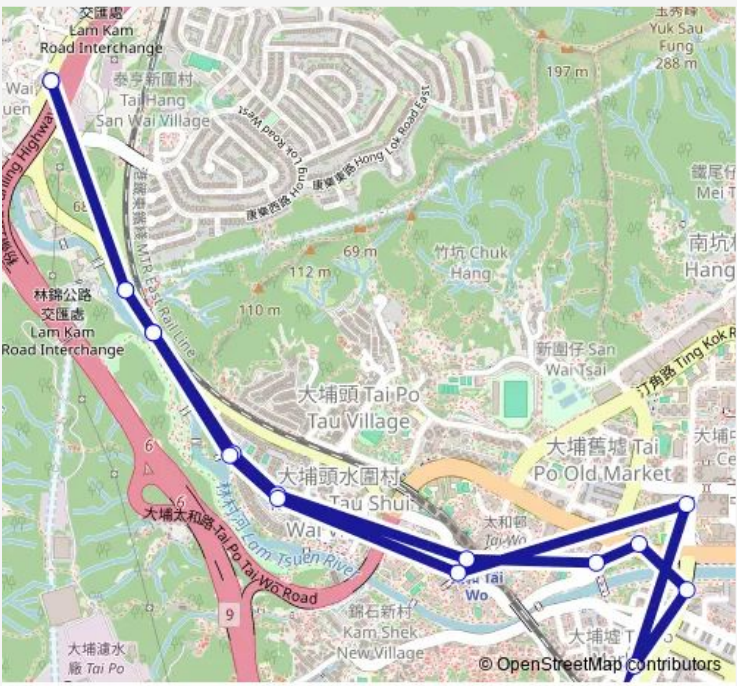

Bus 21K WAI TAU - TAI PO Market (Circular)

[Go to website](#)

Direction
 TAI WO Service Road West, Outside WAI TAU Tsuen|Tai WO Service Road West, WAI Tau — NAM Shing Street Outside Hung WAN Building|Nam Shing Street GMB Stop
 10 stops
[Open route schedule](#)

- TAI WO Service Road West, Outside WAI TAU Tsuen|Tai WO Service Road West, WAI Tau
- TAI PO ROAD (TAI WO) , HONG LOK YUEN
- TAI PO ROAD (TAI WO), SAM TO HANG|TAI PO ROAD (TAI PO ROAD (TAI WO), SAM TO HANGTAI WO) , HONG LOK YUEN
- MUN SHUE HANG ROAD, OUTSIDE TAI PO GARDEN
- MUI SHU HANG ROAD, PARC VERSAILLES
- PO NGA Road, TAI WO Station|Po NGA Road Southbound, Near TAI WO MTR Station
- Ting KOK Road Northbound, Outside TAI PO Government Offices Building
- TAI PO TAI WO ROAD, OUTSIDE TAI PO OLD MARKET PLAYGROUND
- PO Heung Bridge Southbound Opposite Former LUK Heung SAN Tsuen Public School|Po Heung Street, Near PO Heung Bridge
- NAM Shing Street Outside Hung WAN Building|Nam Shing Street GMB Stop

Route info
 Direction: TAI WO Service Road West, Outside WAI TAU Tsuen|Tai WO Service Road West, WAI Tau
 Stops: 10
 Trip Duration: 0 hour 6 min

Direction

TAI WO Service Road West, Outside WAI TAU Tsuen|Tai WO Service Road West, WAI Tau — TAI WO Service Road West, Outside WAI TAU Tsuen|Tai WO Service Road West, WAI Tau

Direction: TAI WO Service Road West, Outside WAI TAU Tsuen|Tai WO Service Road West, WAI Tau

Stops: 17

Trip Duration: 0 hour 20 min

TAI WO Service Road West, Outside WAI TAU Tsuen|Tai
WO Service Road West, WAI Tau