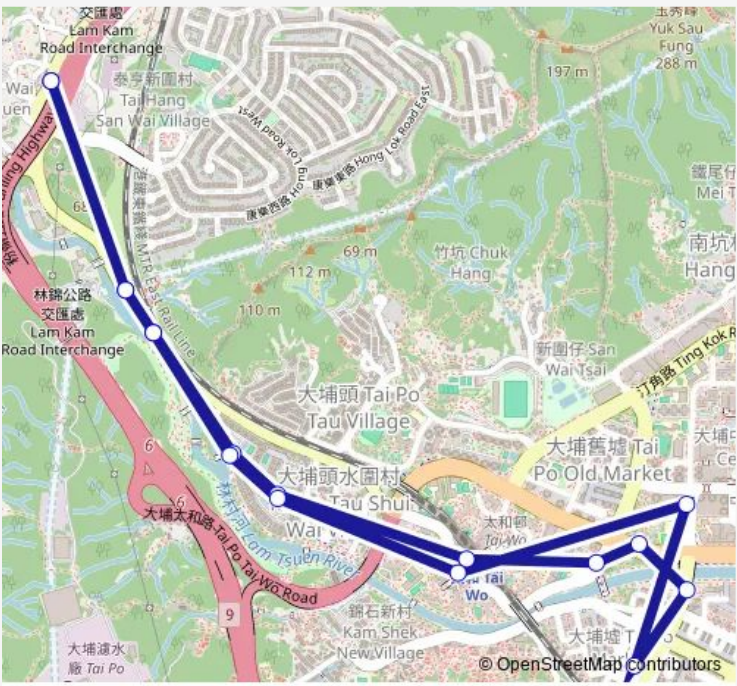

10 stops

[Open route schedule](#)

- TAI WO Service Road West, Outside WAI TAU Tsuen|Tai WO Service Road West, WAI Tau
- TAI PO Road (TAI WO) , Hong LOK Yuen
- TAI PO Road (TAI WO), SAM TO Hang|Tai PO Road (TAI PO Road (TAI WO), SAM TO Hangtai WO) , Hong LOK Yuen
- MUN Shue Hang Road, Outside TAI PO Garden
- MUI SHU Hang Road, Parc Versailles
- PO NGA Road, TAI WO Station|Po NGA Road Southbound, Near TAI WO MTR Station
- Ting KOK Road Northbound, Outside TAI PO Government Offices Building
- TAI PO TAI WO Road, Outside TAI PO OLD Market Playground
- PO Heung Bridge Southbound Opposite Former LUK Heung SAN Tsuen Public School|Po Heung Street, Near PO Heung Bridge
- NAM Shing Street Outside Hung WAN Building|Nam Shing Street GMB Stop

Route schedule
 TAI WO Service Road West, Outside WAI TAU Tsuen|Tai WO Service Road West, WAI Tau — NAM Shing Street Outside Hung WAN Building|Nam Shing Street GMB Stop

Monday	00:15
Tuesday	00:15
Wednesday	00:15
Thursday	00:15
Friday	00:15
Saturday	00:15
Sunday	00:15

Route info

Direction: TAI WO Service Road West, Outside WAI TAU Tsuen|Tai WO Service Road West, WAI Tau

Stops: 10

Trip Duration: 0 hour 6 min

Direction

TAI WO Service Road West, Outside WAI TAU Tsuen|Tai WO Service Road West, WAI Tau — TAI WO Service Road West, Outside WAI TAU Tsuen|Tai WO Service Road West, WAI Tau

Wednesday 05:00-21:45

Thursday 05:00-21:45

Friday 05:00-21:45

Saturday 05:00-21:45

Sunday 05:00-21:45

Route info

Direction: TAI WO Service Road West, Outside WAI TAU Tsuen|Tai WO Service Road West, WAI Tau

Stops: 17