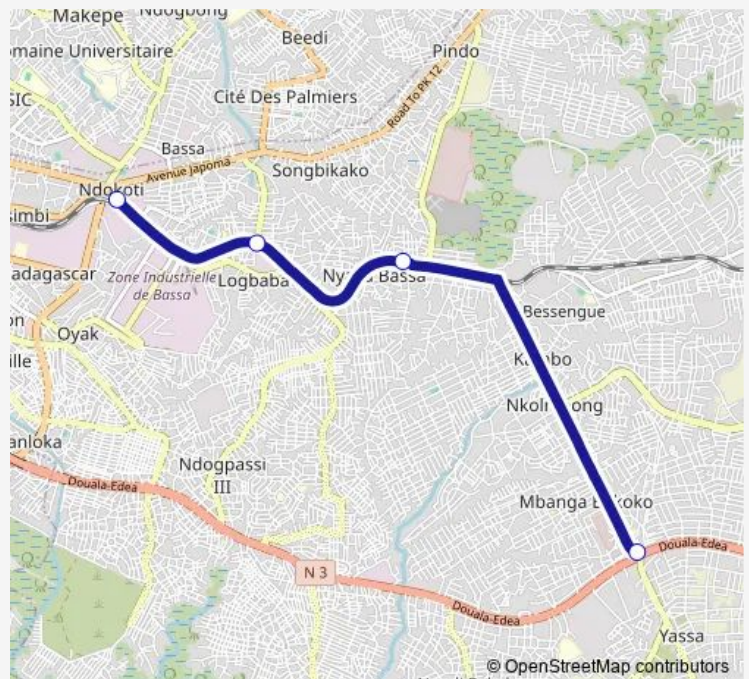

Communal Taxi Service Yassa to Ndokotti

[Go to website](#)

**Direction**

Japoma Chateau — Carrefour Ndokotti, Logbaba Route de Japona

4 stops

[Open route schedule](#)

Japoma Chateau

Nyalla, Entre le Blibloquet

Total Logbaba

Carrefour Ndokotti, Logbaba Route de Japona

**Route schedule**

Japoma Chateau — Carrefour Ndokotti, Logbaba Route de Japona

Monday	13:33
Tuesday	13:33
Wednesday	13:33
Thursday	13:33
Friday	13:33
Saturday	13:33
Sunday	13:33

**Route info**

Direction: Japoma Chateau

Stops: 4

Trip Duration: 0 hour 16 min

Yassa to Ndokotti

Communal Taxi Service time schedules and route maps are available in an offline PDF at [busmaps.com](https://busmaps.com). Use the [busmaps.com](https://busmaps.com) website to see live bus times, train schedule or subway schedule, and step-by-step directions for all public transit in Douala