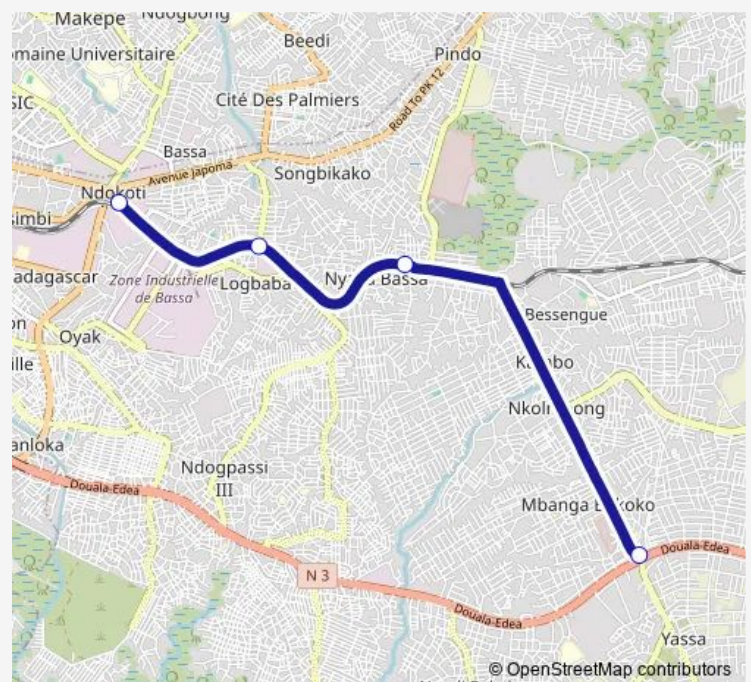

Communal Taxi Service Yassa to Ndokotti

[Go to website](#)**Direction**

Japoma Chateau — Carrefour Ndokotti, Logbaba Route de Japona

4 stops

[Open route schedule](#)

Japoma Chateau

Nyalla, Entre le Blibloquet

Friday 13:33

Saturday 13:33

Sunday 13:33

Route info

Direction: Japoma Chateau

Stops: 4

Trip Duration: 0 hour 16 min

Yassa to Ndokotti

Communal Taxi Service time schedules and route maps are available in an offline PDF at busmaps.com. Use the busmaps.com website to see live bus times, train schedule or subway schedule, and step-by-step directions for all public transit in Douala