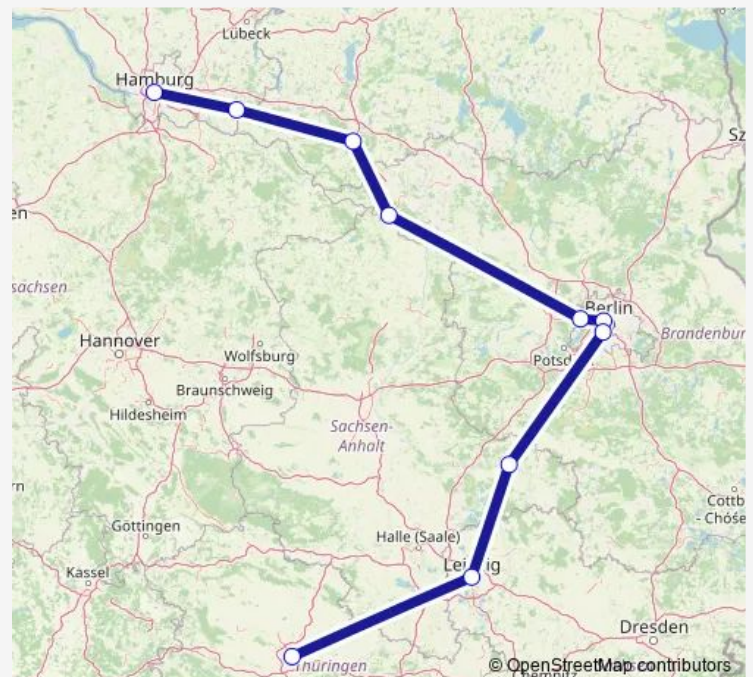

Ludwigslust

Wittenberge

Berlin-Spandau

Berlin Hbf (tief)

Berlin Südkreuz

Lutherstadt Wittenberg Hbf

Leipzig Hbf

Erfurt Hbf

Route schedule

Hamburg Hbf — Erfurt Hbf

Monday	—
Tuesday	18:35
Wednesday	18:35
Thursday	18:35
Friday	18:35
Saturday	—
Sunday	18:35

Route info

Direction: Hamburg Hbf

Stops: 10

Trip Duration: 4 hour 25 min

ICE 1607

BusMaps

Direction

Hamburg-Altona — Erfurt Hbf

9 stops

[Open route schedule](#)

Hamburg-Altona

Hamburg Dammtor

Hamburg Hbf

Berlin-Spandau

Berlin Hbf (tief)

Berlin Südkreuz

Lutherstadt Wittenberg Hbf

Leipzig Hbf

Erfurt Hbf

Route schedule

Hamburg-Altona — Erfurt Hbf