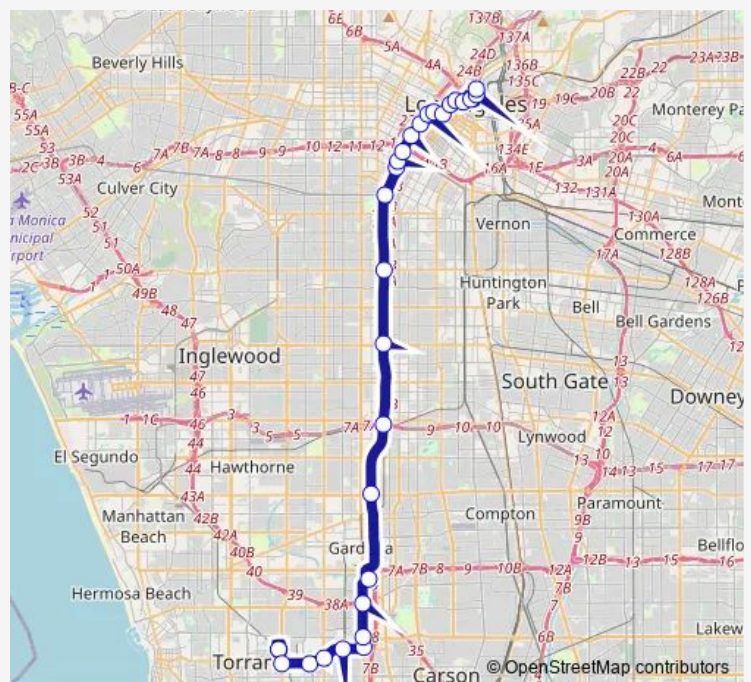

Harbor Transitway at Rosecrans Av

Harbor Transitway at Harbor Freeway Station

Harbor Transitway at Manchester Bl

Harbor Transitway at Slauson Av

Harbor Transitway at 37th St/Usc

Figueroa Wy at Adams Bl

Figueroa St at 23rd St

Figueroa St at Washington Bl

Figueroa St at Pico Bl

Figueroa St at Olympic Bl

Figueroa St at 7th St

Route schedule

Mary K Giordano Regional Transit Center Layover — Main St at Alameda St

Monday	—
Tuesday	—
Wednesday	—
Thursday	—
Friday	—
Saturday	09:22-17:22
Sunday	—

Route info

Direction: Mary K Giordano Regional Transit Center Layover

Stops: 29

Trip Duration: 1 hour 12 min

4X

6th St at Flower St

Olive St at 5th St

Olive St at General Thaddeus Kosciuszko Wy

1st St at Hill St

Spring St at 1st St

Aliso St at Los Angeles St

Alameda St at Los Angeles St

Main St at Alameda St

Direction

Zamperini Exchange (Bay 1) — Alameda St at Los Angeles St

36 stops