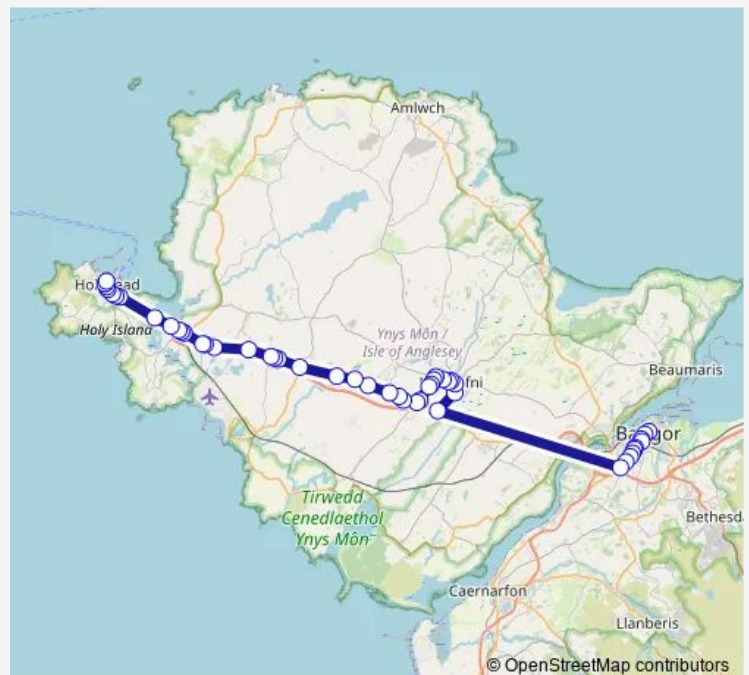

### Route schedule

Bangor Bus Station Stand C — Summer Hill

Monday 06:00-07:00

Tuesday 06:00-07:00

Wednesday 06:00-07:00

Thursday 06:00-07:00

Friday 06:00-07:00

Saturday 06:00-07:00

### Route info

Direction: Bangor Bus Station Stand C

Stops: 48

Trip Duration: 1 hour 2 min

■ 4X — Bangor - Holyhead via Llangefni

Stad Ty Gwyn

Hendre Fawr

Mona Isaf