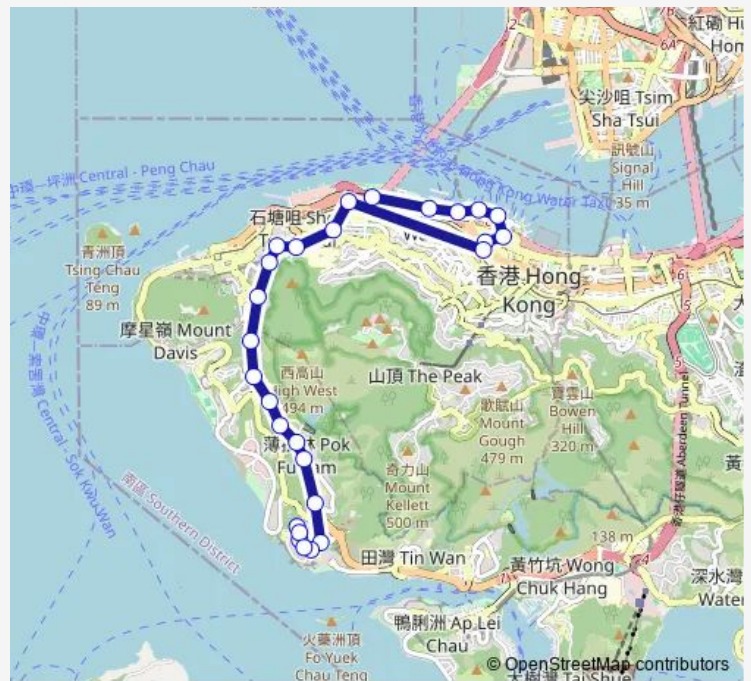

**Route schedule**

[Ctb] SUN YAT SEN Memorial Park, Connaught Road West — [Ctb] WAH FU (South)

Monday	09:15-10:15
Tuesday	09:15-10:15
Wednesday	09:15-10:15
Thursday	09:15-10:15
Friday	09:15-10:15
Saturday	09:15
Sunday	—

**Route info**

Direction: [Ctb] SUN YAT SEN Memorial Park, Connaught Road West

Stops: 34

Trip Duration: 0 hour 36 min

■ 4x — Sheung WAN - WAH FU (South)

[Ctb] Sheung WAN Civic Centre, Queen'S Road Central[[Kmb+Ctb] Sheung WAN Civic Centre/<Br>Sheung WAN Civic Centre, Queen'S Road Central