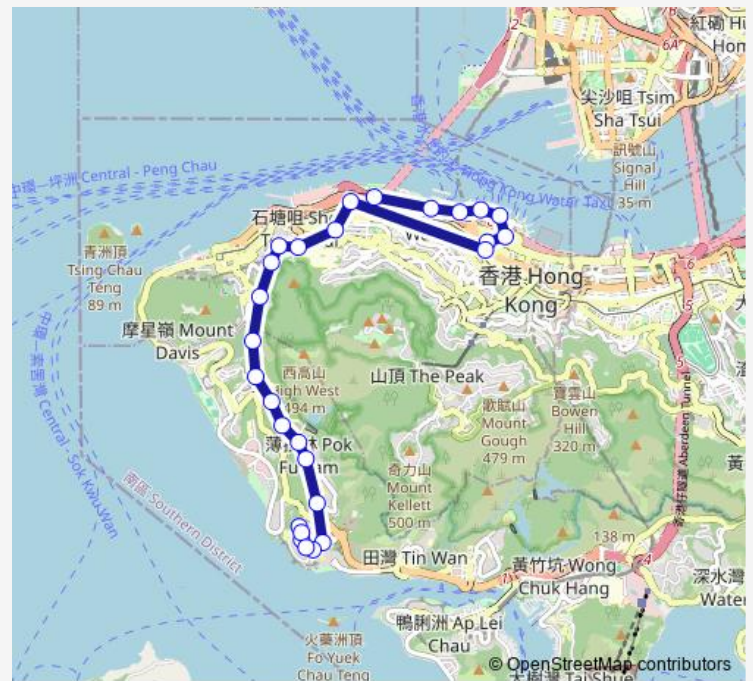

**Bus 4x Sheung WAN - WAH FU (South)**

[Go to website](#)

**Direction**  
 [Ctb] SUN YAT SEN Memorial Park, Connaught Road West — [Ctb] WAH FU (South)  
 34 stops  
[Open route schedule](#)

- [Ctb] SUN YAT SEN Memorial Park, Connaught Road West
- [Ctb] Macau Ferry, Connaught Road Central[[Kmb+Ctb] Macau Ferry/<Br>Macau Ferry, Connaught Road Central[[Kmb] Macau Ferry
- [Ctb] Central Government Pier, MAN Kwong Street[[Kmb+Ctb] Central Government Pier/<Br>Central Government Pier, MAN Kwong Street[[Kmb] Central Government Pier
- [Ctb] Central Ferry - Discovery BAY Ferry, MAN Kwong Street[[Db] MAN Kwong Street Outside Central Ferry Pier No.3[[Kmb+Ctb] Central Ferry Pier No.3/<Br>Central Ferry - Discovery BAY Ferry, MAN Kwong Street[[Kmb] Central Ferry Pier No.3[[Pi] Central Ferry Pier No.2
- [Ctb] Central Ferry - Cheung Chau Ferry[[Kmb] Central Ferry Pier No.5
- [Ctb] TWO International Finance Centre, MAN YIU Street
- [Ctb] Central (Exchange Square)[[Kmb+Ctb] Exchange Square BUS Terminus/<Br>Central (Exchange Square)
- [Ctb] Pottinger Street, Connaught Road Central[[Db] Connaught Road Central Outside Chinese General Chamber OF Commerce Building[[Kmb+Ctb] Pottinger Street/<Br>Pottinger Street, Connaught Road Central[[Kmb] Pottinger Street[[Pi] 22-23 Connaught Road Central
- [Ctb] Hang Seng Bank Headquarters, Connaught Road Central
- [Ctb] THE Center, Queen'S Road Central
- [Ctb] Hollywood Terrace, Queen'S Road Central[[Kmb+Ctb] Hollywood Terrace/<Br>Hollywood Terrace, Queen'S Road Central

**Route info**

Direction: [Ctb] SUN YAT SEN Memorial Park, Connaught Road West  
 Stops: 34  
 Trip Duration: 0 hour 36 min

■ 4x — Sheung WAN - WAH FU (South)

[Ctb] Sheung WAN Civic Centre, Queen'S Road Central[[Kmb+Ctb] Sheung WAN Civic Centre/<Br>Sheung WAN Civic Centre, Queen'S Road Central