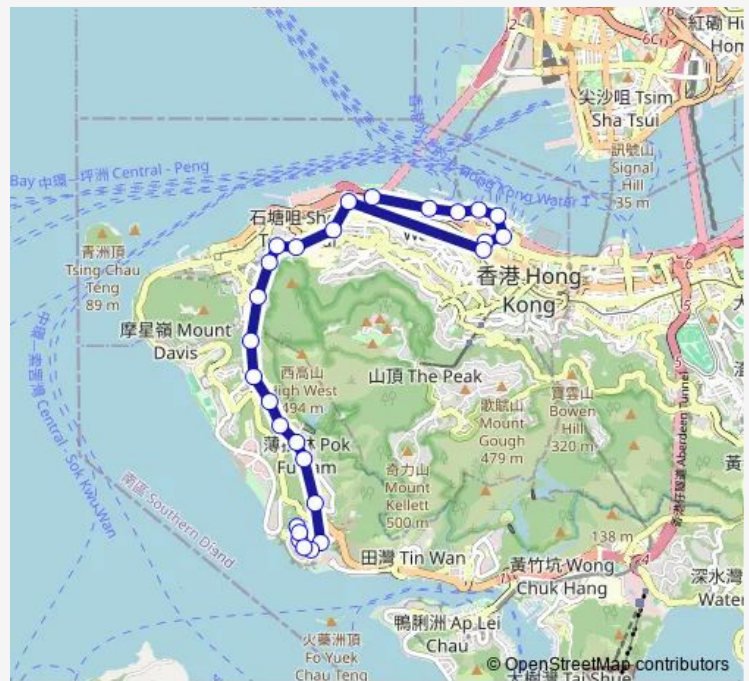

Route schedule

[Ctb] SUN YAT SEN Memorial Park, Connaught Road West — [Ctb] WAH FU (South)

Monday	09:15-10:15
Tuesday	09:15-10:15
Wednesday	09:15-10:15
Thursday	09:15-10:15
Friday	09:15-10:15
Saturday	09:15
Sunday	—

Route info

Direction: [Ctb] SUN YAT SEN Memorial Park, Connaught Road West

Stops: 34

Trip Duration: 0 hour 36 min

■ 4X — Sheung WAN - WAH FU (South)

[Ctb] Sheung WAN Civic Centre, Queen'S Road Central[[Kmb+Ctb] Sheung WAN Civic Centre/
Sheung WAN Civic Centre, Queen'S Road Central