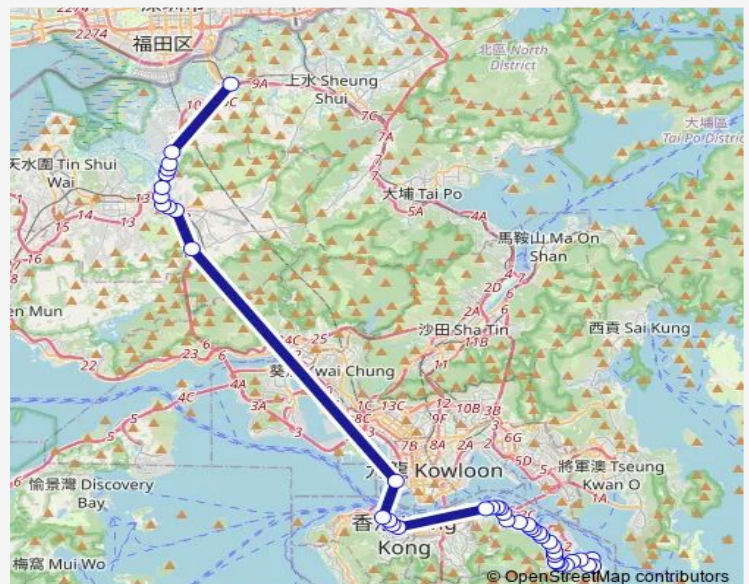

### Route schedule

[Ctb] SIU SAI WAN (Island Resort)[[Kmb+Ctb] Island Resort BUS Terminus/<Br>Siu SAI WAN (Island Resort) — [Ctb] SAN Tin[[Kmb] SAN TIN Public Transport Interchange[[Lwb] SAN TIN Public Transport Interchange[[Xb] SAN TIN Public Transport Interchange

### Route info

Direction: [Ctb] SIU SAI WAN (Island Resort)[[Kmb+Ctb] Island Resort BUS Terminus/<Br>Siu SAI WAN (Island Resort)

Stops: 41

Trip Duration: 1 hour 42 min

[Ctb] Shan Tsui Court, Chai WAN Road[[Kmb+Ctb] Shan Tsui Court/<Br>Shan Tsui Court, Chai WAN Road[[Kmb] Shan Tsui Court