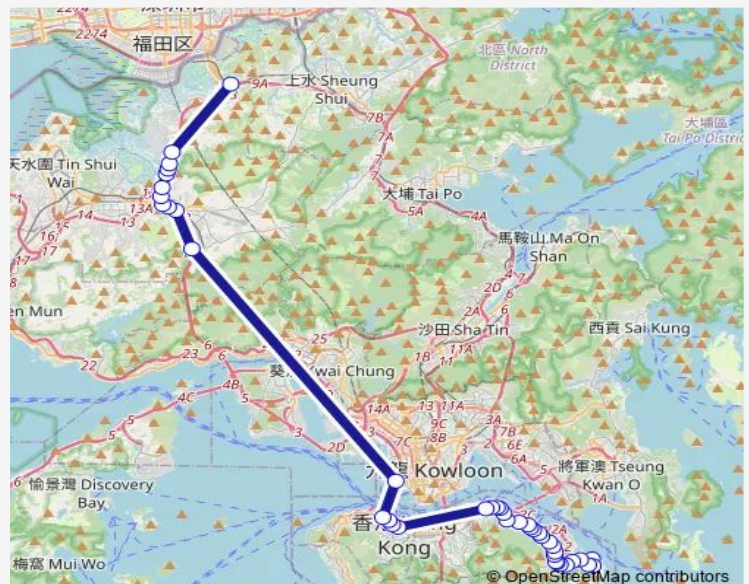

[Ctb] Star OF THE SEA Catholic Church, Chai WAN Road[[Kmb+Ctb] Star OF THE SEA Catholic Church/
Star OF THE SEA Catholic Church, Chai WAN Road[[Kmb] Star OF THE SEA Catholic Church

Route schedule

[Ctb] SIU SAI WAN (Island Resort)[[Kmb+Ctb] Island Resort BUS Terminus/
Siu SAI WAN (Island Resort) — [Ctb] SAN Tin[[Kmb] SAN TIN Public Transport Interchange][Lwb] SAN TIN Public Transport Interchange[[Xb] SAN TIN Public Transport Interchange

Monday	17:30
Tuesday	17:30
Wednesday	17:30
Thursday	17:30
Friday	17:30
Saturday	—
Sunday	—

Route info

Direction: [Ctb] SIU SAI WAN (Island Resort)[[Kmb+Ctb] Island Resort BUS Terminus/
Siu SAI WAN (Island Resort)

Stops: 41

Trip Duration: 1 hour 42 min

[Ctb] Hing MAN Estate, Chai WAN Road[[Kmb+Ctb] Hing MAN Estate/
Hing MAN Estate, Chai WAN Road[[Kmb] Hing MAN Estate

[Ctb] Shan Tsui Court, Chai WAN Road[[Kmb+Ctb] Shan Tsui Court/
Shan Tsui Court, Chai WAN Road[[Kmb] Shan Tsui Court