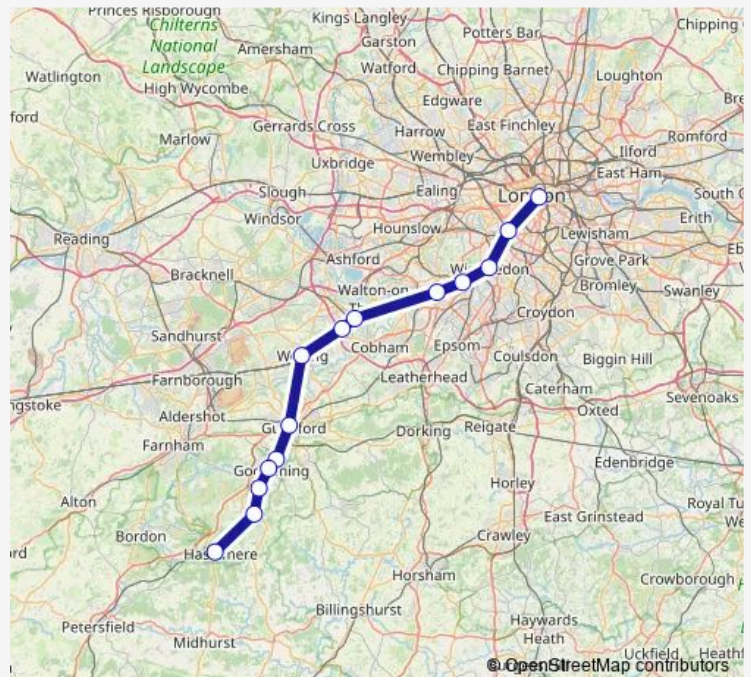

### Route schedule

London Waterloo — Haslemere

Monday 08:15-22:00

Tuesday 08:15-22:00

Wednesday 08:15-22:00

Thursday 08:15-22:00

Friday 08:15-22:00

Saturday —

### Route info

Direction: London Waterloo

Stops: 14

Trip Duration: 1 hour 5 min

Sw:Wat->Hsl — SW train service from WAT to Hsl

**Direction**

London Waterloo — Haslemere

13 stops

[Open route schedule](#)

London Waterloo

Clapham Junction

Wimbledon

New Malden

Surbiton

Woking

Worplesdon

## Route schedule

London Waterloo — Haslemere

Monday 07:15-18:17

Tuesday 07:15-18:17

Wednesday 07:15-18:17

Thursday 07:15-18:17

Friday 07:15-18:17

Saturday —