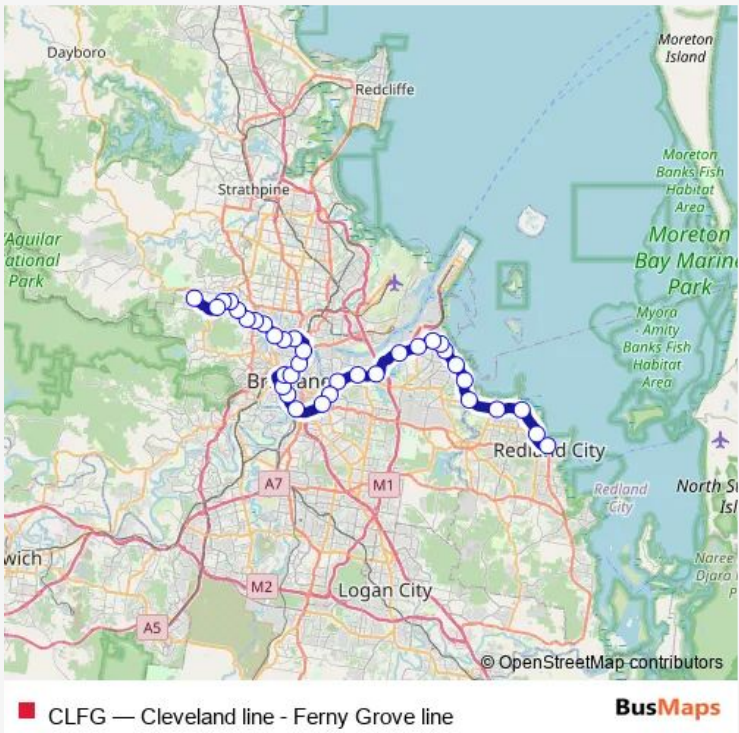

Rail CLFG Cleveland line - Ferny Grove line

[Go to website](#)

Direction
 Cannon Hill station, platform 2 — Ferny Grove station, platform 1
 22 stops
[Open route schedule](#)

- Cannon Hill station, platform 2
- Morningside station, platform 2
- Norman Park station, platform 2
- Coorparoo station, platform 1
- Boggo Road/Park Road station, platform 2
- South Bank station, platform 2
- South Brisbane station, platform 2
- Roma Street station, platform 7
- Central station, platform 3
- Fortitude Valley station, platform 2
- Bowen Hills station, platform 2
- Windsor station, platform 2
- Wilston station, platform 2
- Newmarket station, platform 2
- Alderley station, platform 2
- Enoggera station, platform 2
- Gaythorne station, platform 2
- Mitchelton station, platform 2
- Oxford Park station, platform 2
- Grovely station, platform 2
- Keperra station, platform 2

Route schedule
 Cannon Hill station, platform 2 — Ferny Grove station, platform 1

Monday	—
Tuesday	—
Wednesday	—
Thursday	—
Friday	14:39-15:09
Saturday	—
Sunday	—

Route info
 Direction: Cannon Hill station, platform 2
 Stops: 22
 Trip Duration: 0 hour 58 min

Ferny Grove station, platform 1

Direction

Cleveland station, platform 2 — Ferny Grove station, platform 2

35 stops

[Open route schedule](#)

Cleveland station, platform 2

Ormiston station, platform 1

Wellington Point station, platform 2