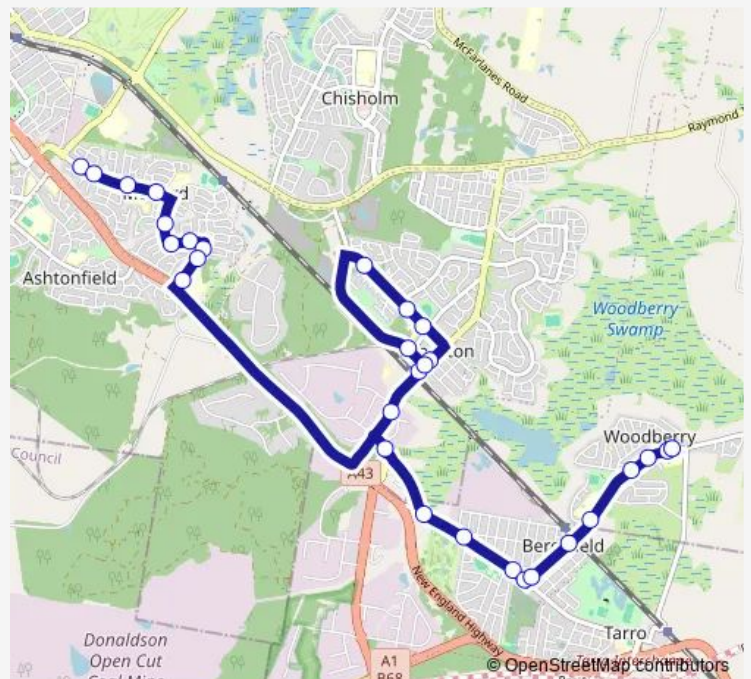

School Bus 2401 Metford Shops to Francis Greenway Hs

[Go to website](#)

Direction

Chelmsford Dr At Tennyson St — Hyde St At Lawson Av

30 stops

[Open route schedule](#)

- Chelmsford Dr At Tennyson St
- Chelmsford Dr Opp Early Learning Centre
- Chelmsford Dr Opp Maitland Christian School
- Chelmsford Dr Opp Grevillea Dr
- Schanck Dr Opp Willow Dr
- Lowe St Opp Metford Community Hall
- Lowe St Opp Mcleod Av
- Ferraby Dr After Streeton Dr
- Ferraby Dr Opp 32
- Tafe Maitland, Ferraby Dr
- Railway Av At Karuah St
- Railway Av At Rockleigh St
- Thornton Public School, Taylor Av
- Pat Hughes Community Hall, Taylor Av
- Taylor Av At Osborn Cl
- Hausman Dr Before Government Rd
- Glenroy St At Railway Av
- Thornton Rd Opp Huntingdale Dr
- Glenwood Dr After Hartley Dr
- Anderson Dr After Glenwood Rd (Hail And Ride)
- Anderson Dr At Chaucer St

Route schedule

Chelmsford Dr At Tennyson St — Hyde St At Lawson Av

Monday	07:31
Tuesday	07:31
Wednesday	07:31
Thursday	07:31
Friday	07:31
Saturday	—
Sunday	—

Route info

Direction: Chelmsford Dr At Tennyson St

Stops: 30

Trip Duration: 0 hour 31 min

2401 — Metford Shops to Francis Greenway Hs

Anderson Dr At Greville St

Beresfield Public School, Anderson Dr

Beresfield Public School, Lawson Av

Lawson Av At Addison St

Francis Greenway High School, Lawson Av

Lawson Av After Frewin Av

Lawson Av Before Dalwood St

Lawson Av Opp Woodberry Public School

Hyde St At Lawson Av

2401 School Bus time schedules and route maps are available in an offline PDF at busmaps.com. Use the busmaps.com website to see live bus times, train schedule or subway schedule, and step-by-step directions for all public transit in Maitland