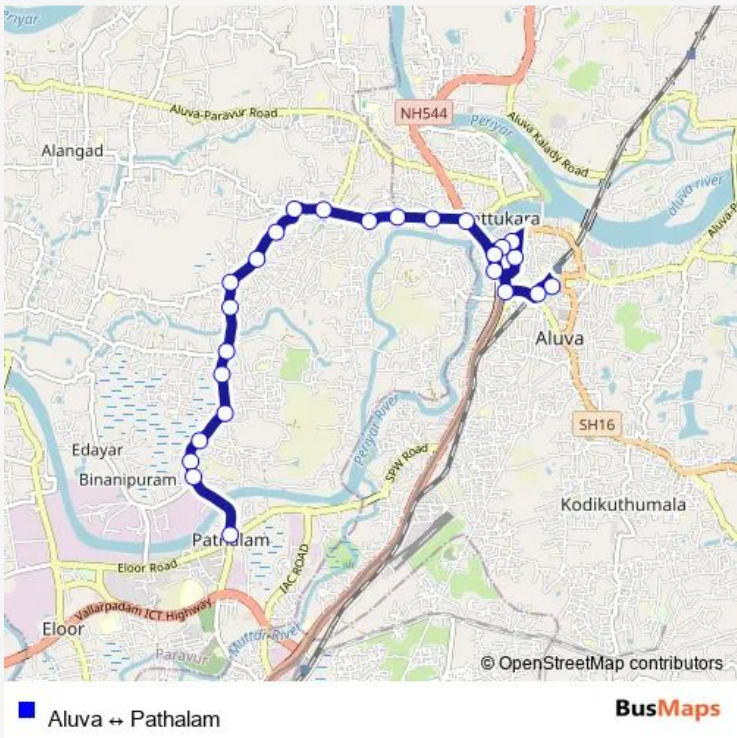

**Direction**  
 Aluva Ksrtc Stand — Paathalam  
 25 stops  
[Open route schedule](#)

- Aluva Ksrtc Stand
- Government Hospital
- Karothukuzhi
- Najath Hospital
- Bank Junction
- Bypass
- Aluva Metro Station
- Seemas
- Thottakkattukara
- Kanal
- Perikkapalam
- Narasimha Temple
- East Kadungalloor
- Valanjambharam Junction
- Shappum Pady
- Vrindhavan
- West Kadungalloor
- Peedikapady
- Millumpady
- Panchayath Junction
- Muppathadam Junction

Route schedule  
 Aluva Ksrtc Stand — Paathalam

Monday	06:00
Tuesday	06:00
Wednesday	06:00
Thursday	06:00
Friday	06:00
Saturday	06:00
Sunday	06:00

Route info  
 Direction: Aluva Ksrtc Stand  
 Stops: 25  
 Trip Duration: 0 hour 28 min

## Route info

Direction: Aluva

Stops: 23

Trip Duration: 0 hour 25 min

## Route info

Direction: Paathalam

Stops: 25

Trip Duration: 0 hour 32 min

Bus time schedules and route maps are available in an offline PDF at [busmaps.com](https://busmaps.com). Use the [busmaps.com](https://busmaps.com) website to see live bus times, train schedule or subway schedule, and step-by-step directions for all public transit in Aluva