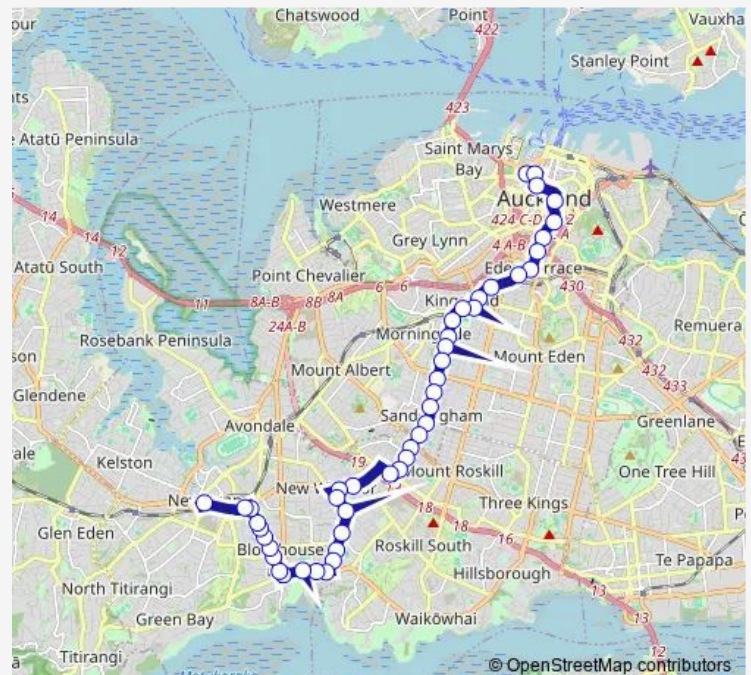

Thursday 05:00-23:10

Friday 05:00-23:10

Saturday 05:10-23:10

Sunday 06:10-22:10

Route info

Direction: Stop B New Lynn

Stops: 44

Trip Duration: 0 hour 48 min

24B

Walmsley Park

Mount Albert Road

Parry Street

Sandringham Shops

Edendale Reserve

Edendale Primary School

Sandringham Road/St Lukes Road

Aroha Avenue

Gribblehirst Park

Ward Terrace

Eden Park

Sandringham Road/Kingsland Station

King Street

George Street

Mount Eden

Route info

Direction: Graham Street

Stops: 46

Trip Duration: 0 hour 55 min

Woolworths Mount Roskill

Roseville Street

New Windsor School

Ted William Street