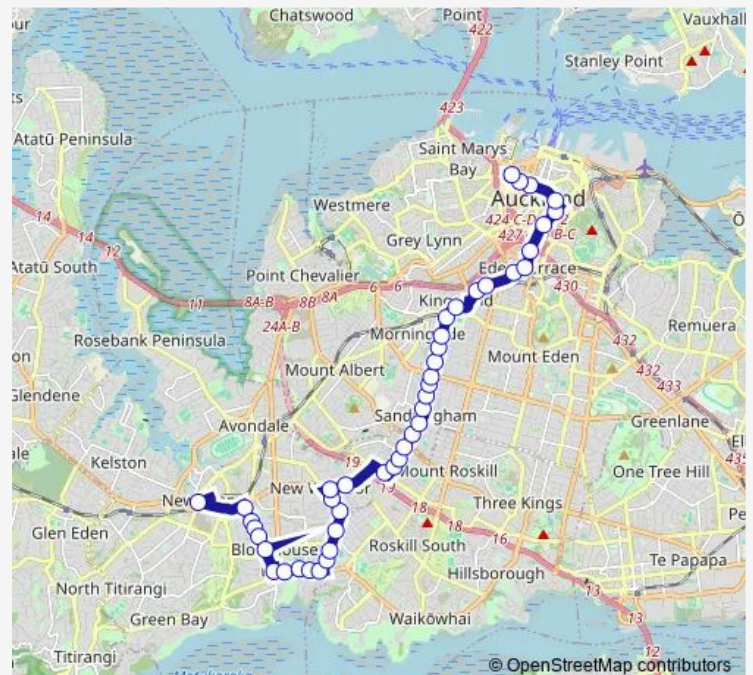

Woolworths Mount Roskill

Wesley Intermediate School

Wesley Community Centre

Route schedule

Stop B New Lynn — Dock Street

Monday 05:00-23:10

Tuesday 05:00-23:10

Wednesday 05:00-23:10

Thursday 05:00-23:10

Friday 05:00-23:10

Saturday 05:10-23:10

Sunday 06:10-22:10

Route info

Direction: Stop B New Lynn

Stops: 44

Trip Duration: 0 hour 55 min

Aroha Avenue

Gribblehirst Park

Ward Terrace

Eden Park

Sandringham Road/Kingsland Station

King Street

George Street

Mount Eden

Route info

Direction: Graham Street

Stops: 46

Trip Duration: 0 hour 54 min

Woolworths Mount Roskill

Roseville Street

New Windsor School

Ted William Street