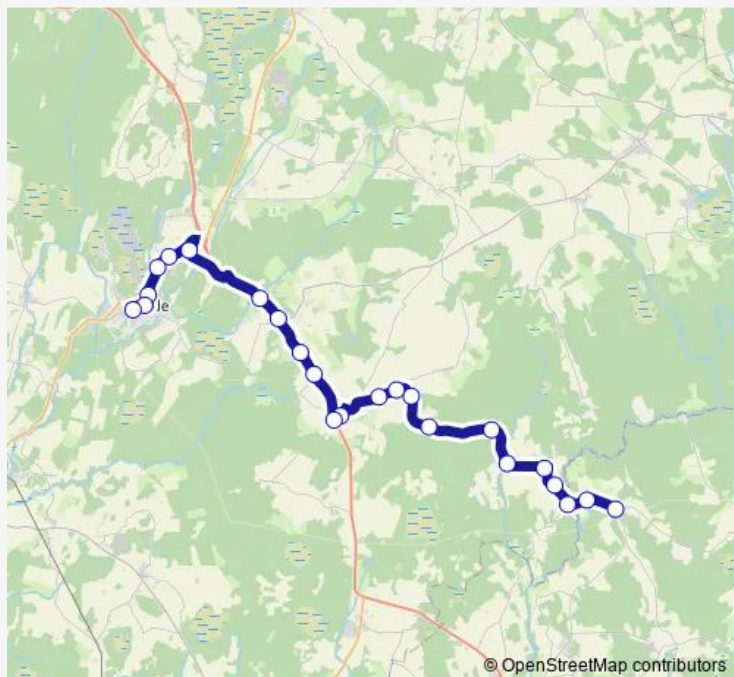

Thursday 18:17

Friday 18:17

Saturday —

Sunday —

Route info

Direction: Kütimäe

Stops: 23

Trip Duration: 0 hour 48 min