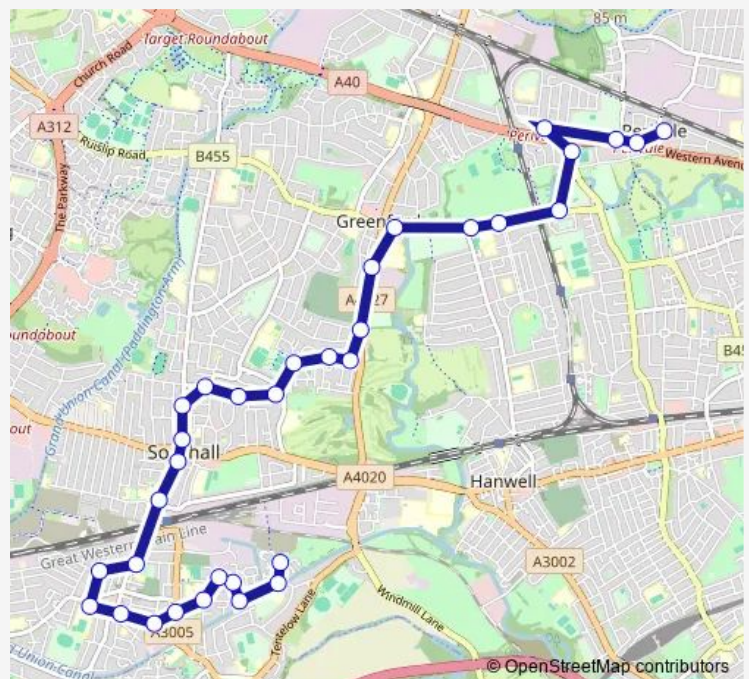

### Route schedule

Toplocks Estate / Glade Lane — Perivale Tesco

Monday 00:05-23:45

Tuesday 00:05-23:45

Wednesday 00:05-23:45

Thursday 00:05-23:45

Friday 00:05-23:45

Saturday 00:05-23:45

### Route info

Direction: Toplocks Estate / Glade Lane

Stops: 33

Trip Duration: 1 hour 3 min

E5 — Southall, Toplocks Estate - Southall - Dormers Wells - Greenford - Perivale, Tesco

Redcroft Road

Windmill Lane Southall

## Route info

Direction: Perivale Tesco

Stops: 36

Trip Duration: 0 hour 38 min

Sussex Road (UB2)

Waltham Road

Guru Nanak Road

Marlow Road (UB2)