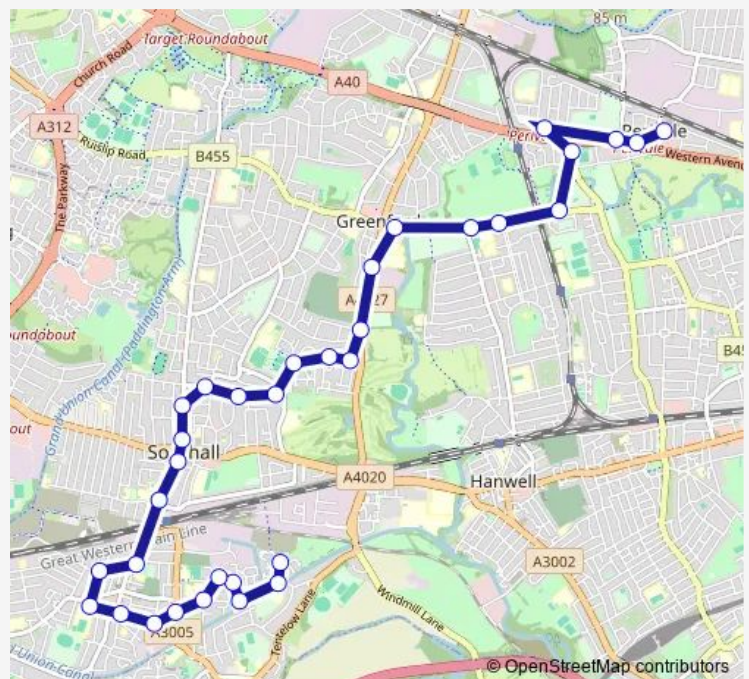

Wednesday 00:05-23:45

Thursday 00:05-23:45

Friday 00:05-23:45

Saturday 00:05-23:45

Sunday 00:05-23:45

Route info

Direction: Toplocks Estate / Glade Lane

Stops: 33

Trip Duration: 0 hour 37 min

E5 — Southall, Toplocks Estate - Southall - Dormers Wells - Greenford - Perivale, Tesco

Redcroft Road

Windmill Lane Southall

Greenford Depot

Clifton Road (UB6)

Greenford Ave /Ruislip Rd East

Cuckoo Avenue

Gurnell Leisure Centre

Perivale Lane

Medway Parade

Teignmouth Gardens

Bideford Avenue

Perivale Tesco

Direction

Trip Duration: 0 hour 37 min

Sussex Road (UB2)

Waltham Road

Guru Nanak Road

Marlow Road (UB2)

Hunt Road

Tensing Road

Hillary Road