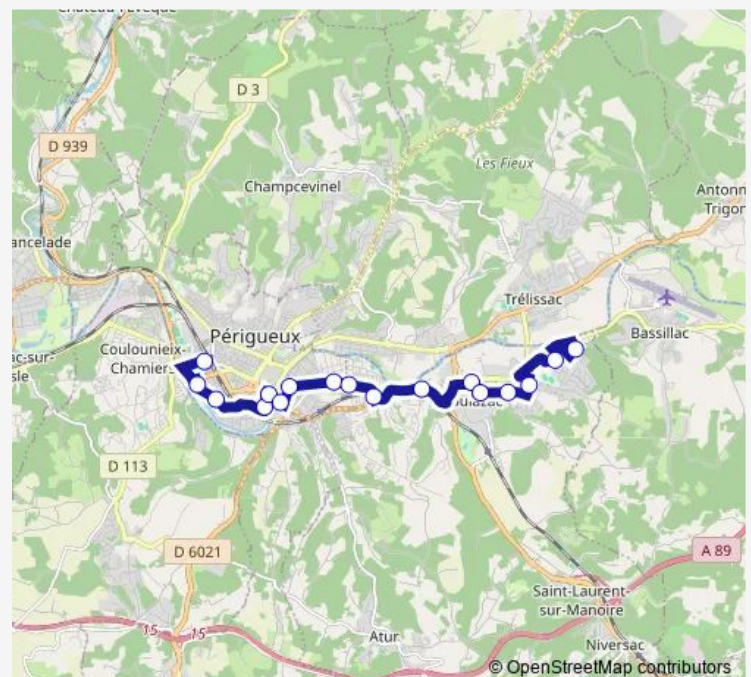

### Direction

Pem — Le Suchet

17 stops

[Open route schedule](#)

Pem  
Nouvelle du Port  
Cité Administrative  
Pl. du 8 mai  
Hoche  
Centre de la Communication  
Faidherbe  
Pépinière  
Cimetière St-Georges  
Maison Carrée  
Lesparat  
Ambroise Croizat  
Benoit Frachon  
Campus de la Formation  
Alice Milliat  
Les Tournesols  
Le Suchet

### Route info

Direction: Pem

Stops: 17

Trip Duration: 0 hour 40 min

## Direction

Les Tournesols — Pem

17 stops

[Open route schedule](#)

Les Tournesols

Le Suchet

Alice Milliat

Campus de la Formation

## Route info

Direction: Les Tournesols

Stops: 17

Trip Duration: 0 hour 33 min

e5 Bus time schedules and route maps are available in an offline PDF at [busmaps.com](https://busmaps.com). Use the [busmaps.com](https://busmaps.com) website to see live bus times, train schedule or subway schedule, and step-by-step directions for all public transit in Perigueux