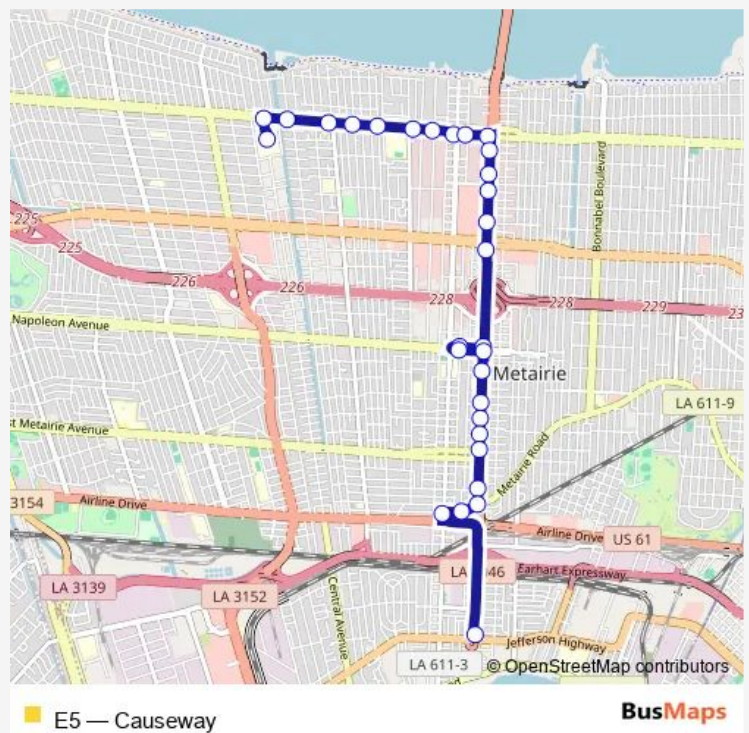

West Napoleon @ Causeway

Causeway Svc Rd @ 40th St

Route schedule

Houma @ Ejgh Main Entrance — Causeway @ Jefferson Hwy

Monday	06:55-18:55
Tuesday	06:55-18:55
Wednesday	06:55-18:55
Thursday	06:55-18:55
Friday	06:55-18:55
Saturday	07:22-19:02
Sunday	—

Route info

Direction: Houma @ Ejgh Main Entrance

Stops: 30

Trip Duration: 0 hour 24 min

Causeway Svc Rd @ 44th St

Causeway Svc Rd @ 46th St

Causeway Svc Rd @ 49th St

Causeway Svc Rd @ W Metairie

Causeway Svc Rd @ Cypress

Causeway Svc Rd @ Metairie Rd

Metairie Rd @ Athania

Severn @ Johnson/Metairie Rd

Causeway @ Jefferson Hwy

Direction

Causeway @ Jefferson Hwy — Houma @ Eigh Main Entrance

34 stops

Saturday 07:00-18:40

Sunday —

Route info

Direction: Causeway @ Jefferson Hwy

Stops: 34

Trip Duration: 0 hour 22 min

West Esplanade @ N Hullen

West Esplanade @ Severn