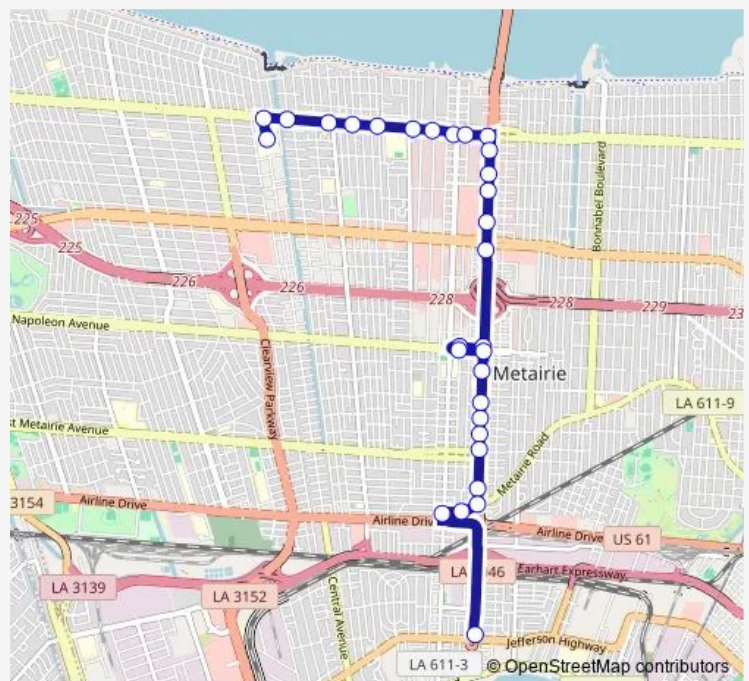

### Direction

Houma @ Ejgh Main Entrance — Causeway @ Jefferson Hwy

30 stops

[Open route schedule](#)

Houma @ Ejgh Main Entrance

Houma @ West Esplanade

W Esplanade @ Lake Villa

West Esplanade @ Cleary

### Route schedule

Houma @ Ejgh Main Entrance — Causeway @ Jefferson Hwy

Monday 06:55-18:55

Tuesday 06:55-18:55

Wednesday 06:55-18:55

Thursday 06:55-18:55

Friday 06:55-18:55

Saturday 07:22-19:02

### Route info

Direction: Houma @ Ejgh Main Entrance

Stops: 30

Trip Duration: 0 hour 21 min

■ E5 — Causeway

Causeway Svc Rd @ 44th St

Causeway Svc Rd @ 46th St

Causeway Svc Rd @ 49th St

## Direction

Causeway @ Jefferson Hwy — Houma @ Eigh Main Entrance

34 stops

[Open route schedule](#)

Causeway @ Jefferson Hwy

Causeway Svc Rd @ Andover

Metairie Rd @ Athania

Metairie Rd @ Gennaro/Jefferson Police